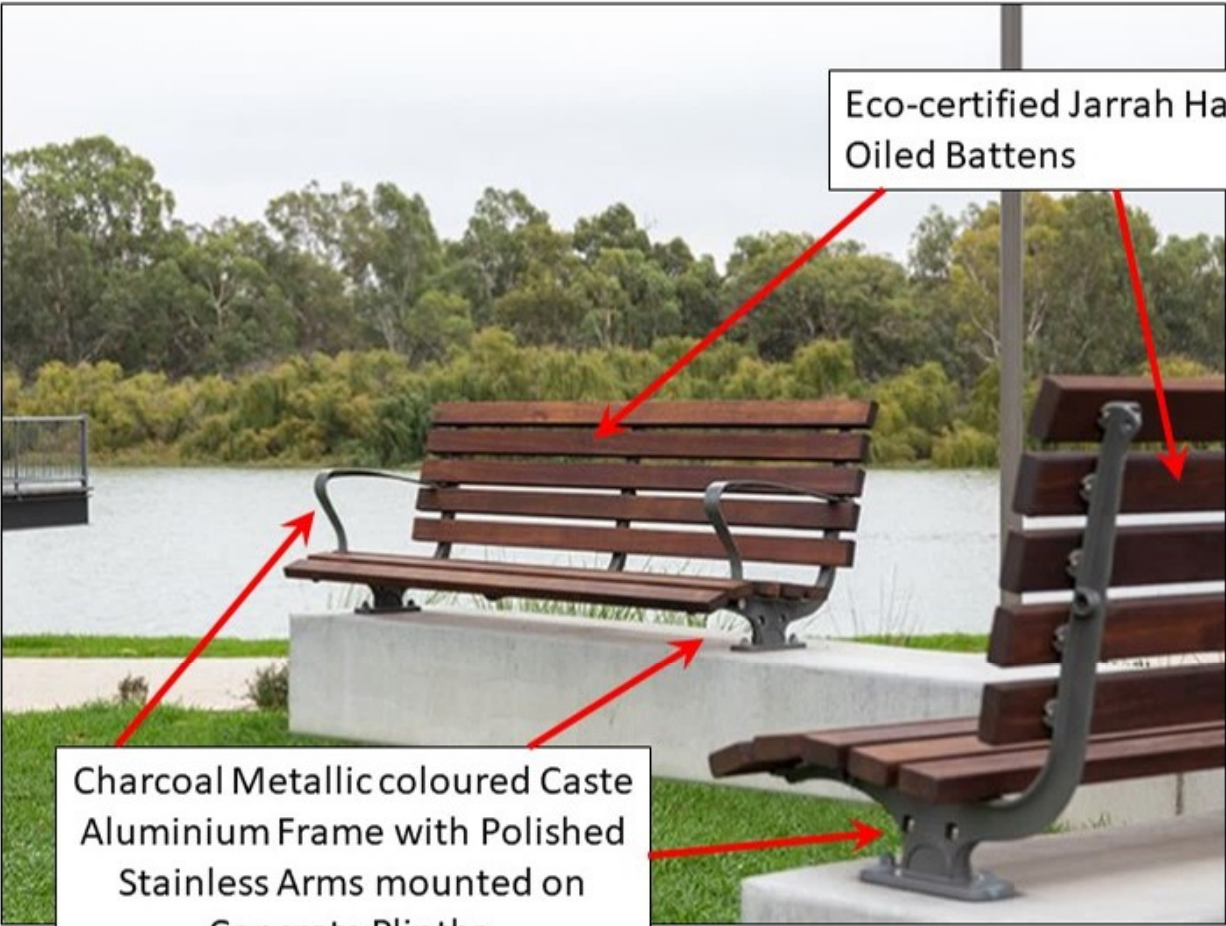

# Layout – Sit Meet and Eat Space

Main St, Upwey

Eco-certified Jarrah Hardwood  
Oiled Battens

Charcoal Metallic coloured Caste  
Aluminium Frame with Polished  
Stainless Arms mounted on  
Concrete Plinths.