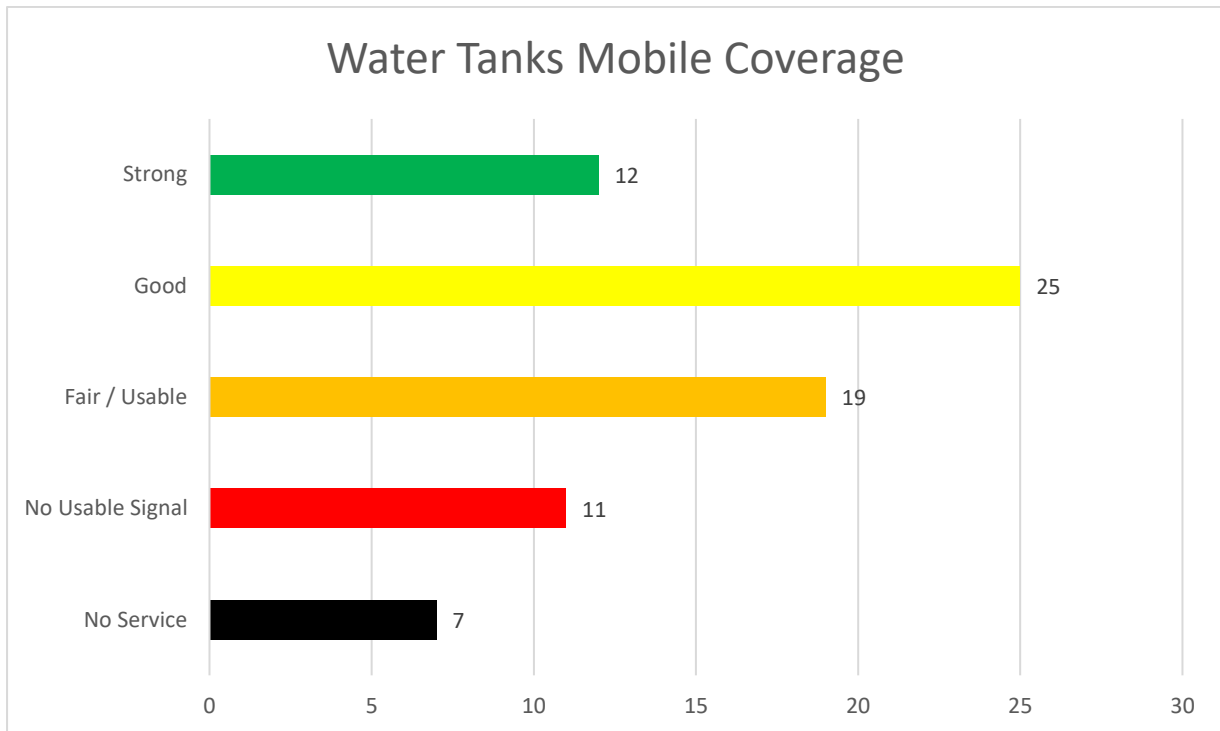

Appendix 17 – Water Tank Coverage.

Figure 39 – Water Tanks Mobile coverage results