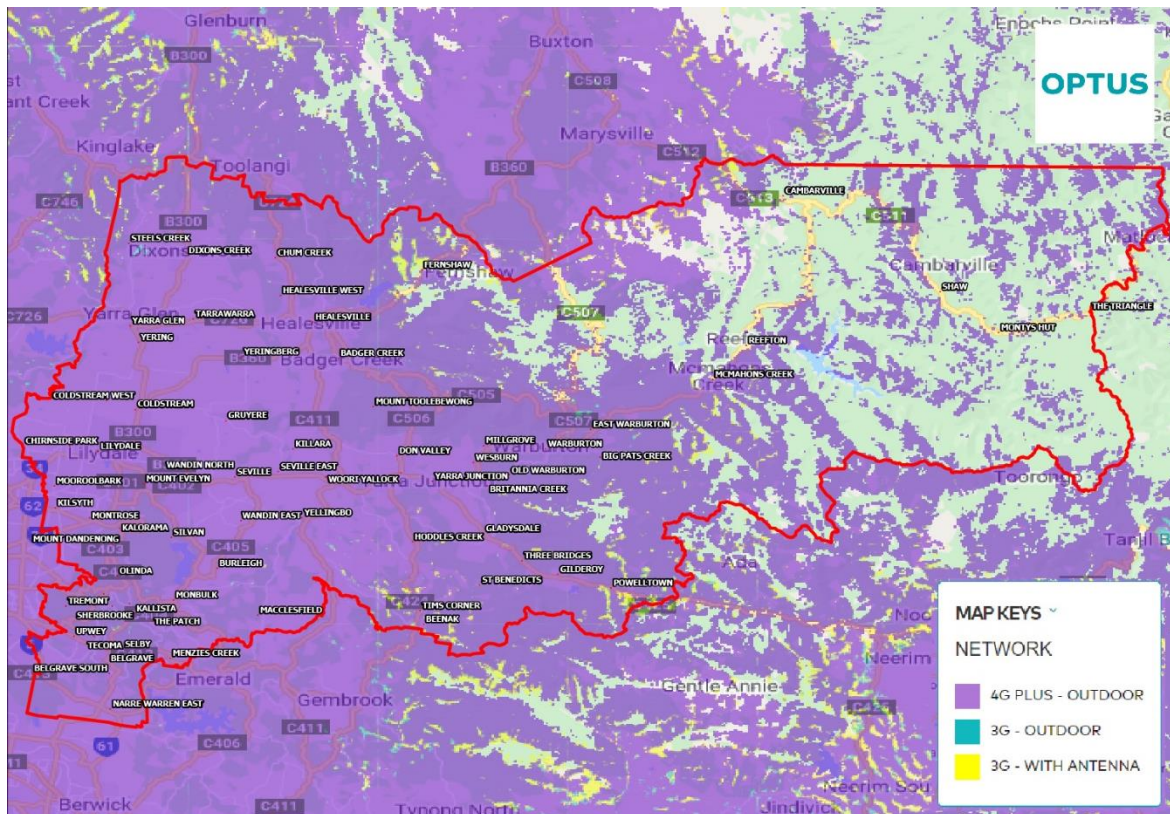

Telstra was the only carrier with notable 5G coverage in the Yarra Ranges. The was mainly limited to the metropolitan fringe of the Yarra Ranges, Healesville, and the Warburton Valley.

Figure 25 – Telstra 5G Coverage Map

Optus has the next most comprehensive 4G coverage in the Yarra Ranges, which is closely aligned to the Telstra coverage. This was supplemented by small patches of 3G coverage. It must be noted that Optus' 3G footprint is shrinking as it begins to decommission the network, to permit spectrum reframing for 5G technology. The current Optus 5G coverage in Yarra Ranges is insignificant.

Figure 26 – Optus 3G & 4G Coverage Map

Vodafone’s coverage was significantly less than Telstra and Optus. Vodafone’s 4G coverage in the Yarra Ranges, is mainly limited to the western section of the Yarra Ranges. This was supplemented by small patches of 3G coverage. It must be noted that Vodafone’s 3G footprint is shrinking as it begins to decommission the network, to permit spectrum reframing for 5G technology. Vodafone has no 5G coverage.