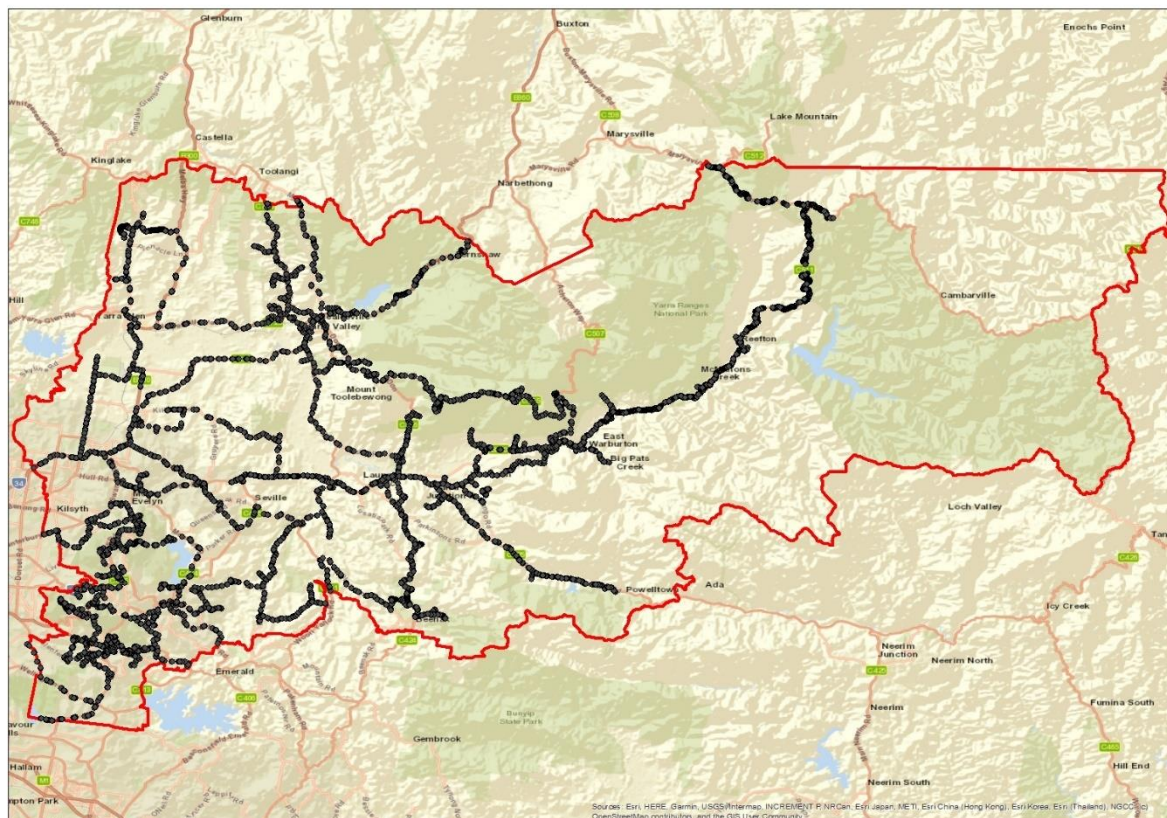

The map below, Figure 30 – Completed drive testing routes, identifies the routes travelled and tests undertaken. Figure 31 – Yarra Ranges POI's below, identifies the POI locations for testing.

Figure 30 – Completed drive testing routes