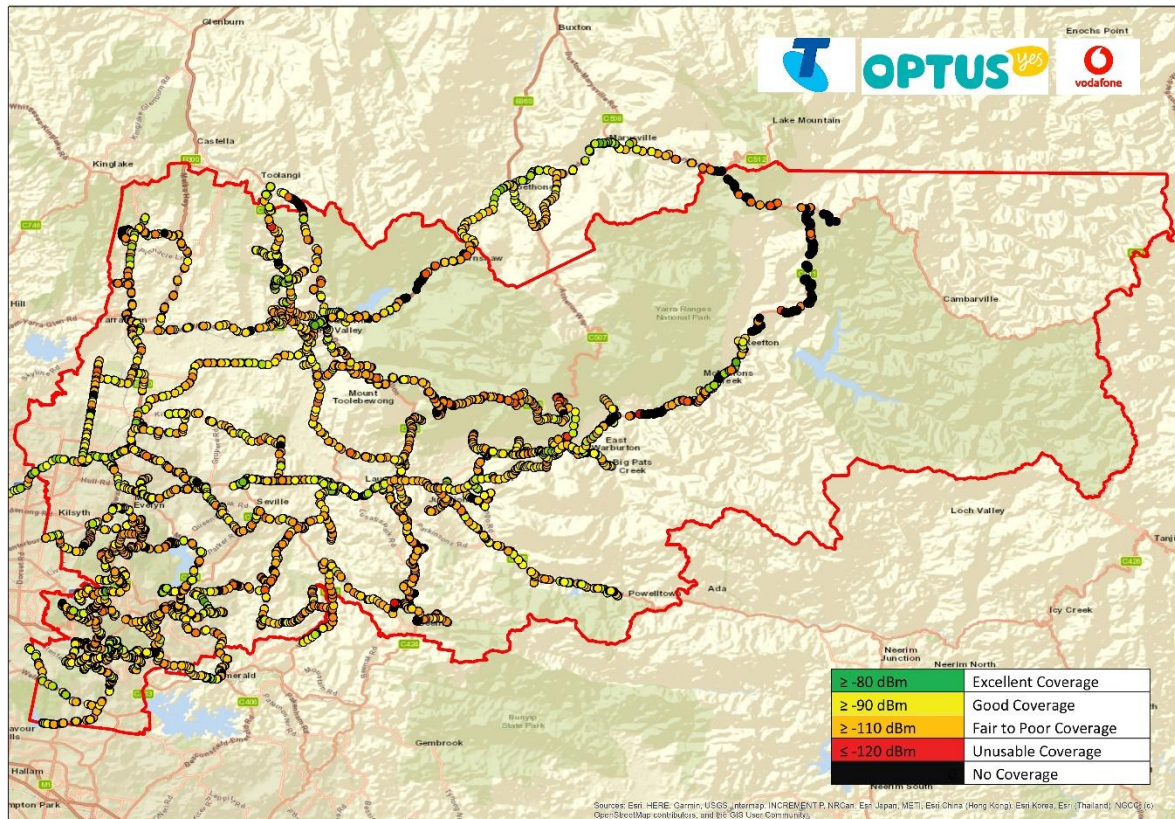

For the purpose of signal strength, the following map, Figure 32 – 3G/4G signal strength map, highlights the 3G/4G signal coverage in Yarra Ranges, based on the drive testing routes and location for all three carriers.