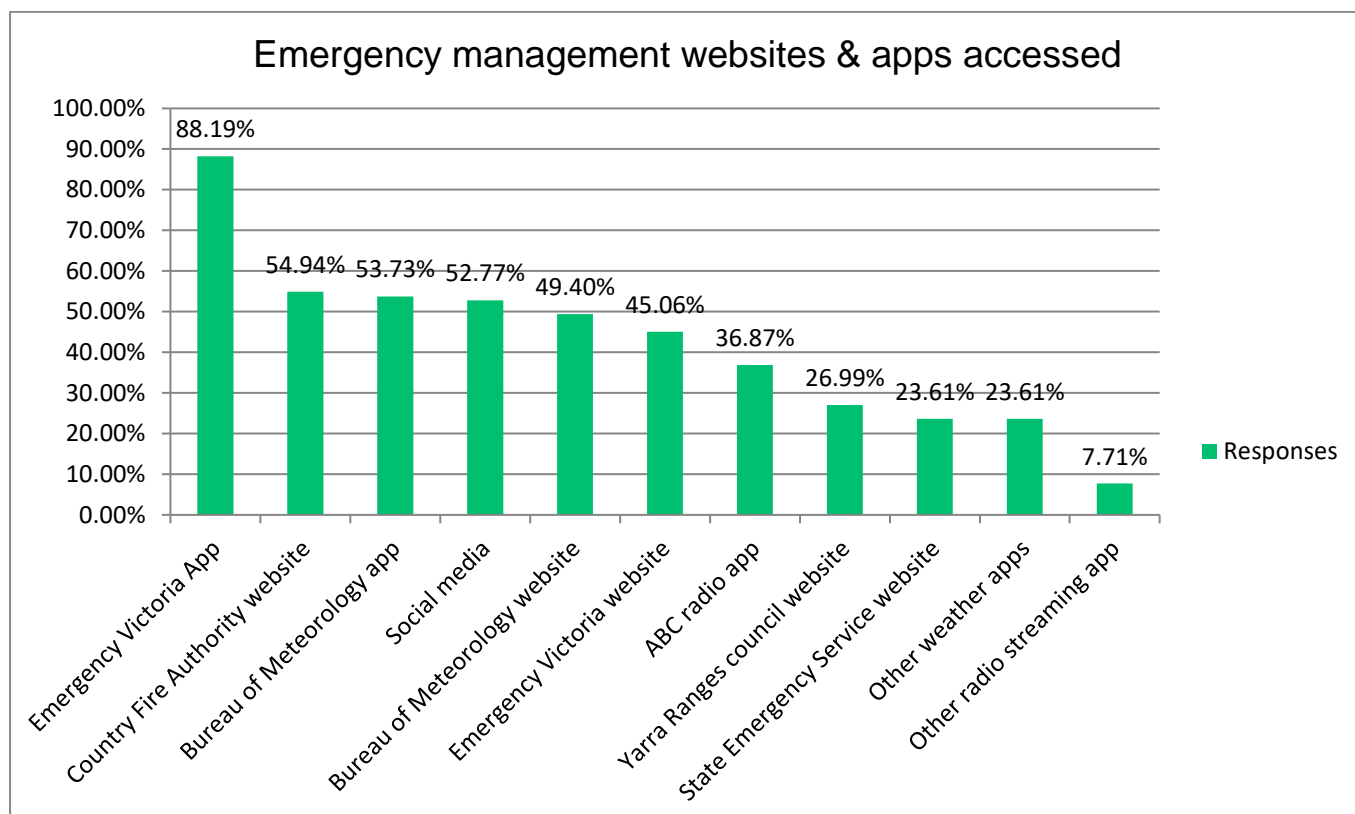

8.1 Emergency Management and Safety

The survey requested the respondents to answer a series of emergency management and safety questions.

98.4% of the respondents identified that they use internet to access emergency information during a bushfire or other event (e.g. flood, weather event or another emergency).

88.2% of the respondents identified that they use the Emergency Vic App to source emergency information. The other sources are highlighted below in Figure 10 – Emergency App Usage.

Figure 10 – Emergency App Usage