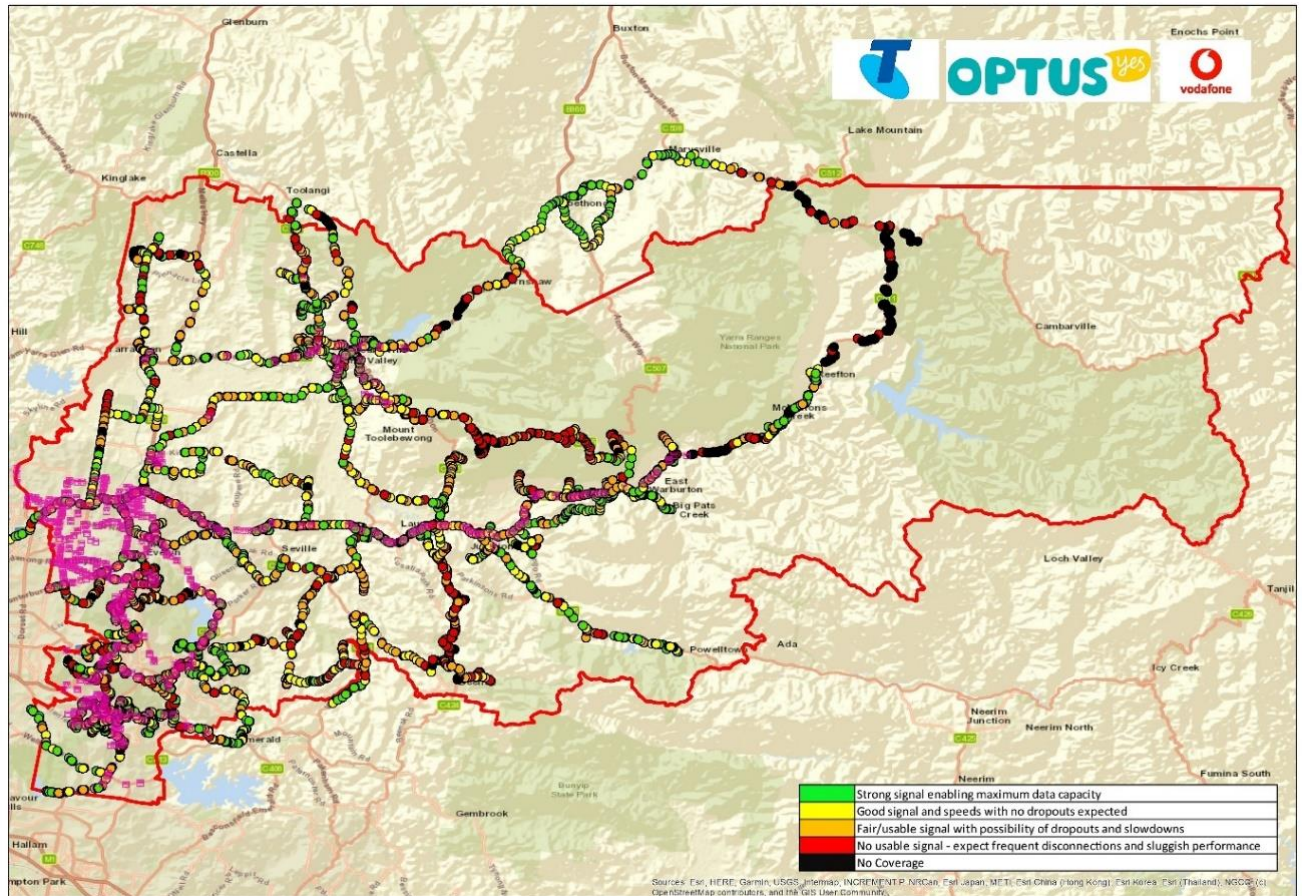

Figure 45 – Bus Stop Mobile coverage results

Figure 46 – Bus Stop Mobile coverage map

11.5 Road Network Coverage

Yarra Ranges requested that testing was undertaken on the Yarra Ranges Road network as detailed in section 10.2 - Yarra Ranges Priorities & Study Area. Approximately 2,252 km of the network has been covered. A near field GIS analysis was undertaken to identify the network quality for each road segment from the Lands Victoria TR_ROADS (Road Network - Vicmap Transport) data set. The near field analysis used the closest test marker point within a maximum of 50 metre radius from the road segment.