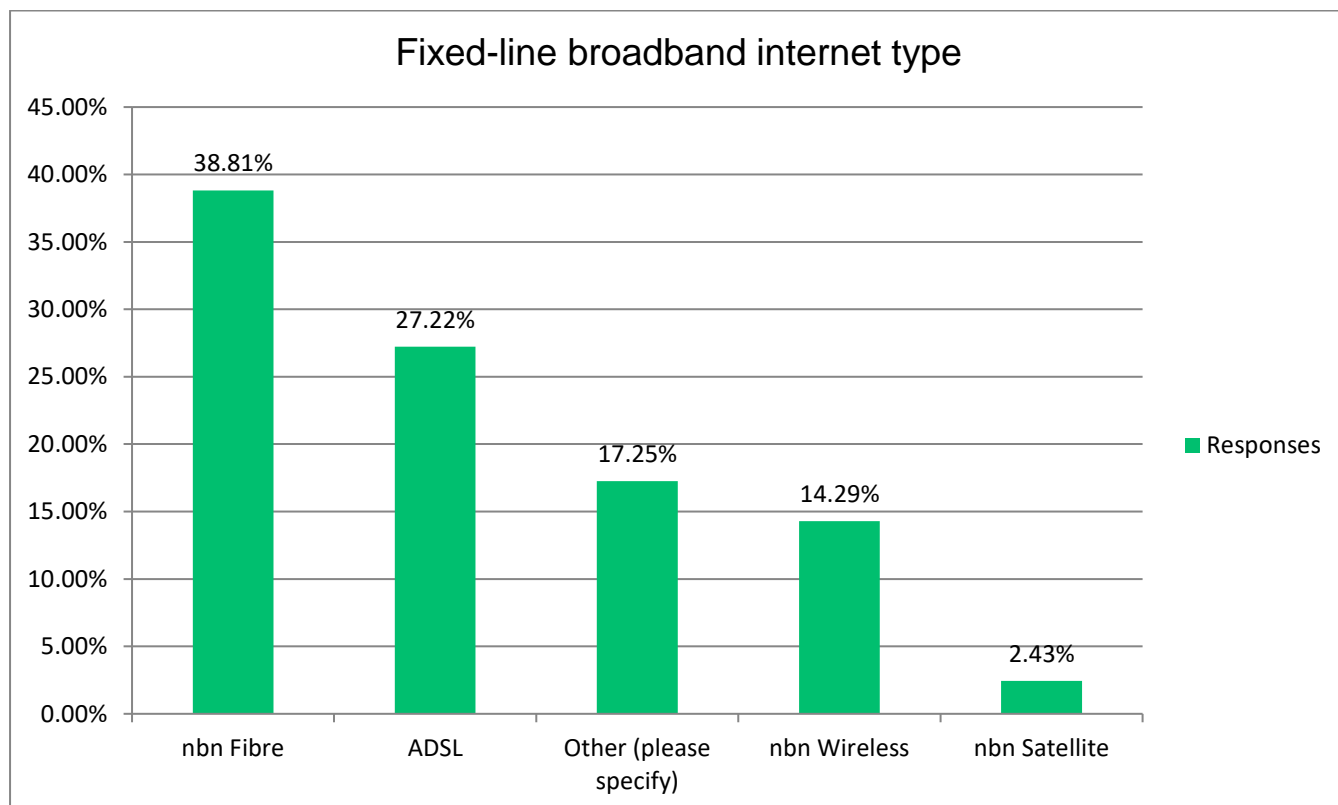

76% of respondents had fixed internet services, with a surprising 27% still having ADSL internet services connected. Only 3.5% of the survey respondents were using mobile broadband for dedicated internet at their home or work premises. Figure 11 – Fixed internet technology identifies the technology split.