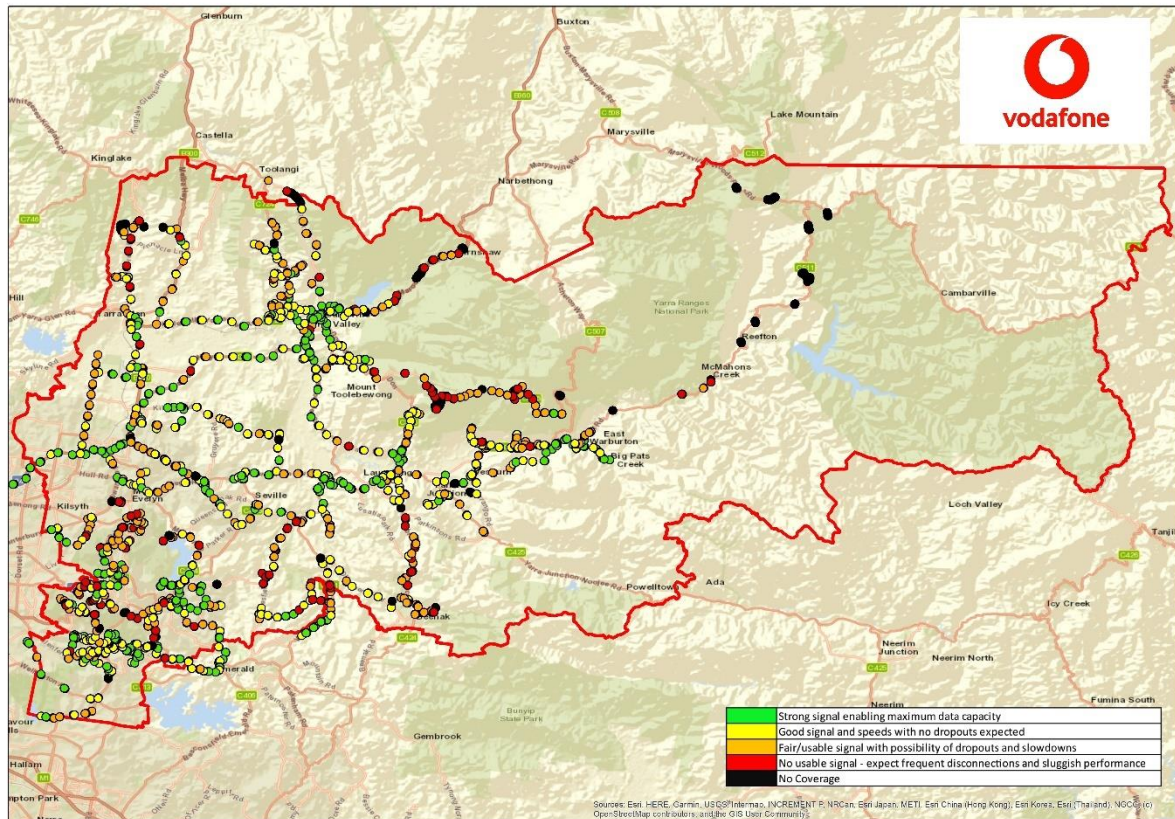

Figure 36 – Telstra 4G network quality

Figure 37 – Optus 4G network quality

Figure 38 – Vodafone 4G network quality

11.1 Water Tank Coverage

Yarra Ranges requested that testing was undertaken at all council owned firefighting water tank locations. Due to restrictions such as road works, closed roads, dangerous road conditions, some water tanks could not be accessed. Of the water tanks tested, 24% (18) had unusable or no coverage. The list of the coverage for all water tanks is listed in