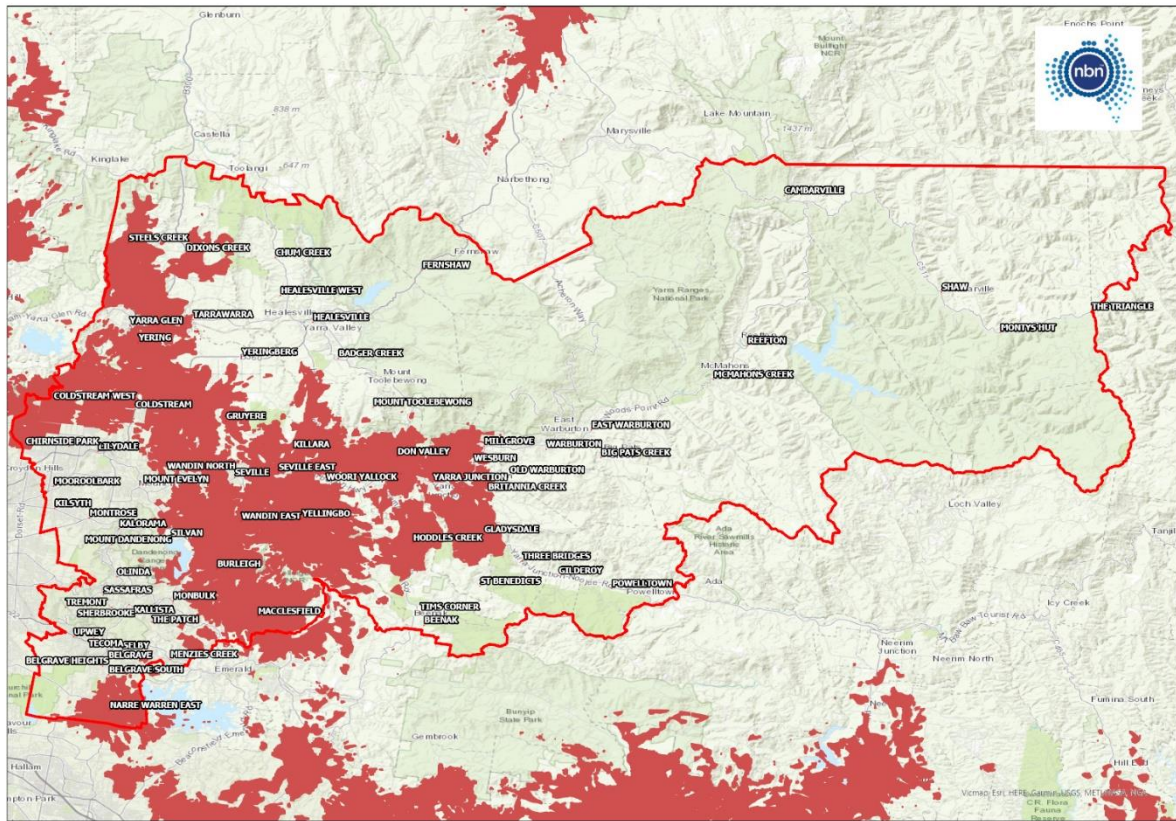

Figure 17 – NBN FTTP coverage area (orange)

Figure 18 – NBN FTTB coverage area (blue)

Figure 19 – NBN FTTN coverage area (yellow)

Figure 20 – NBN FTTC coverage area (light green)

Figure 21 – NBN HFC coverage area (purple)

Figure 22 – NBN Fixed Wireless coverage area (red)

Figure 23 – NBN Satellite (SkyMuster) coverage area (light orange)

The table below, Table 5 - NBN technology availability by locality, displays the availability of NBN technologies in the Yarra Ranges by locality (suburb or township). This table highlights the disparity in fibre-cable-based services availability for the remote and isolated communities. Fibre-cable-based technologies are largely available in the urban and hills areas, and wireless (satellite & fixed wireless) are available across the valley and regional townships. Fixed wireless services typically deliver 40% slower download speeds than fixed line services (based on highest speed plans).²²