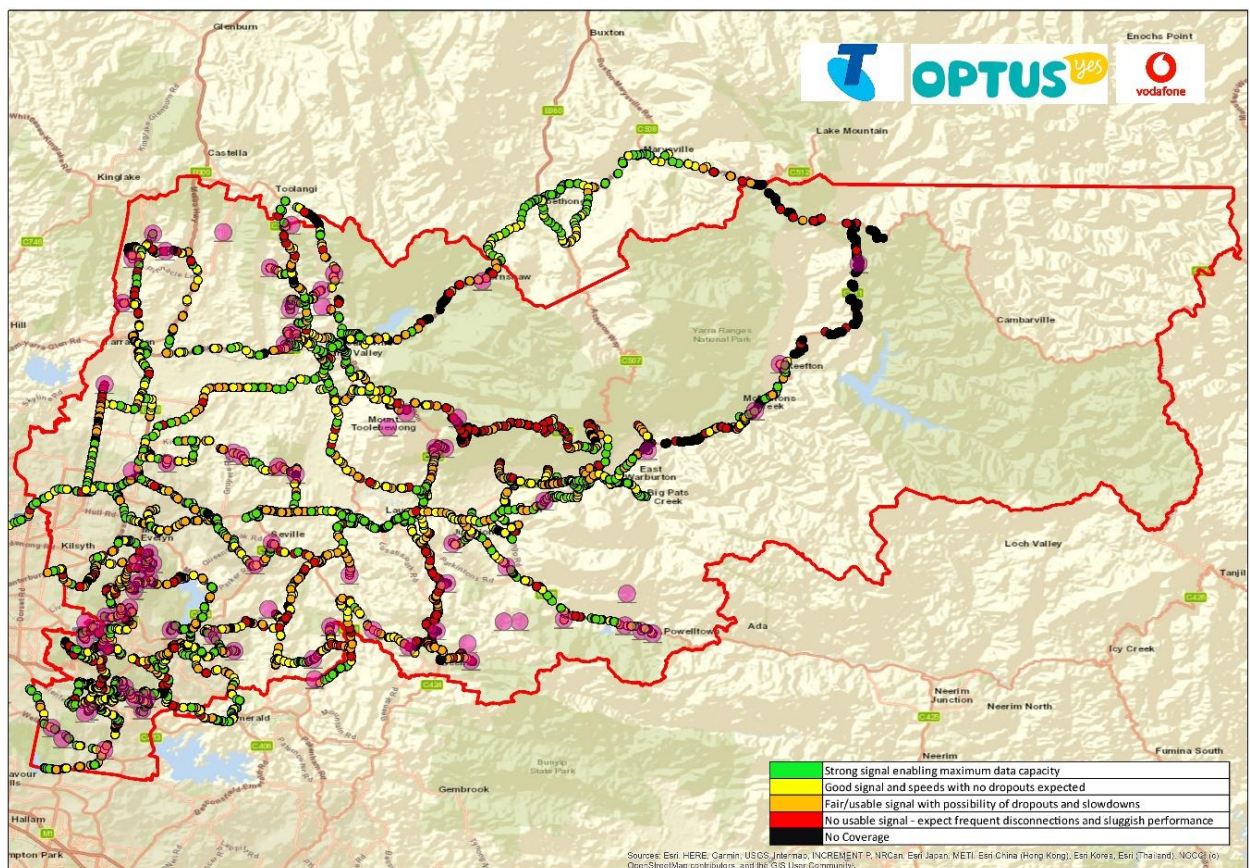

Appendix 17 – Water Tank Coverage.

Figure 39 – Water Tanks Mobile coverage results

Figure 40 – Water Tanks Mobile coverage map

11.2 Emergency Marker Coverage

Yarra Ranges requested that testing was undertaken at all emergency markers located on the road network within Yarra Ranges. Due to restrictions such as road works, closed roads, dangerous road conditions, some emergency markers could not be accessed. Emergency markers that were not located on a road network (such as walking tracks) were not tested due to limited accessibility. Of the emergency markers tested, 23% (12) had unusable or no coverage. The list of the coverage for all emergency markers is listed in Appendix 18 – Emergency Marker Coverage.