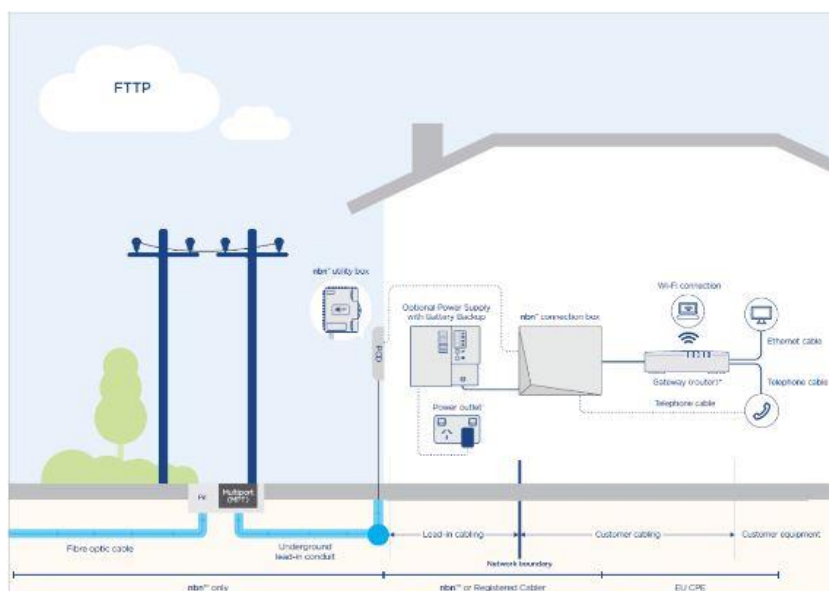

The following information has been sourced from NBN Co website as well as the Australian Registered Cabler Association. Images are provided from the NBN Co website.

Fibre to the Premises (FTTP)

FTTP is where fibre is run into the premise and terminated on a device supplied by NBN called Network Termination Device (NTD for short). The NTD is also referred to as the NBN Connection box. Each connection allows up to two different phone service providers and 4 different data service providers.

There are two sorts of FTTP rollouts. One is in new estates where fibre is the only technology installed to provide telephone and internet services to every home. The other one is in existing suburbs. Here the fibre being installed piggybacks on the existing copper telephone network.

Figure 3 – FTTP

¹⁶ <https://www.nbnco.com.au/blog/features/nbn-101>

Fibre to the Building (FTTB)

FTTB is where fibre is installed to a building or apartment complex. It terminates at a node that converts the optical signal into one suitable for the existing copper cable in order to extend the broadband service to all apartments or offices.

The technology that helps this occur over the copper telephone wire is called VDSL, a faster version than the more common ADSL broadband. The VDSL modem will be very similar to the existing ADSL modems.