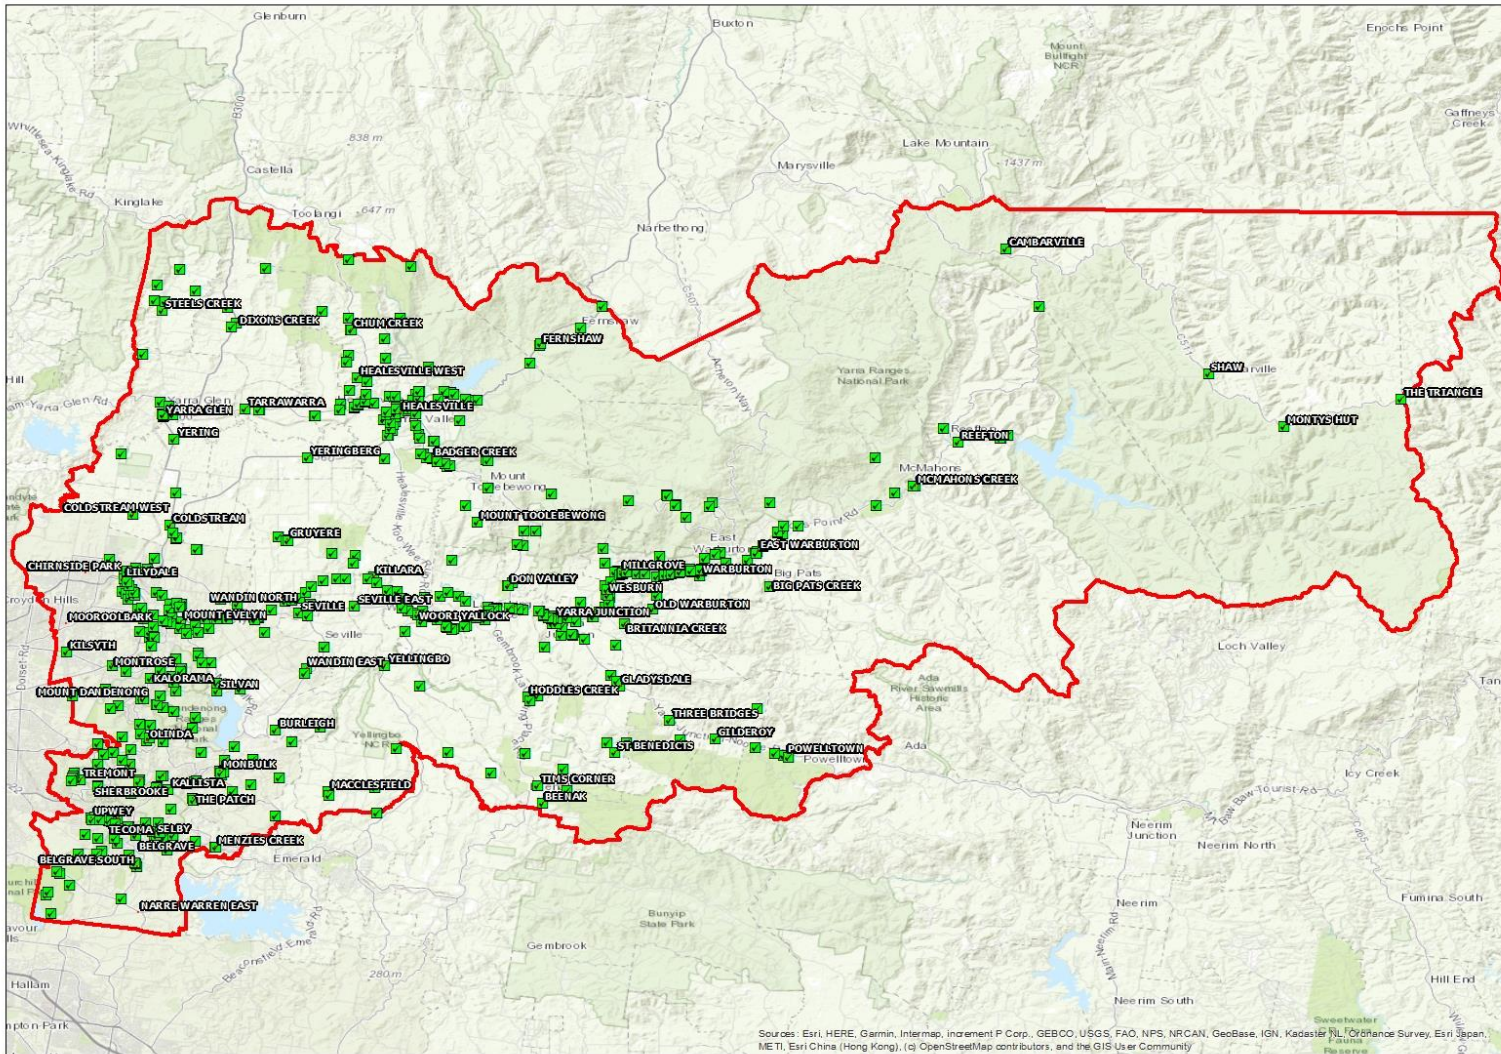

Appendix 2 – POI Locations