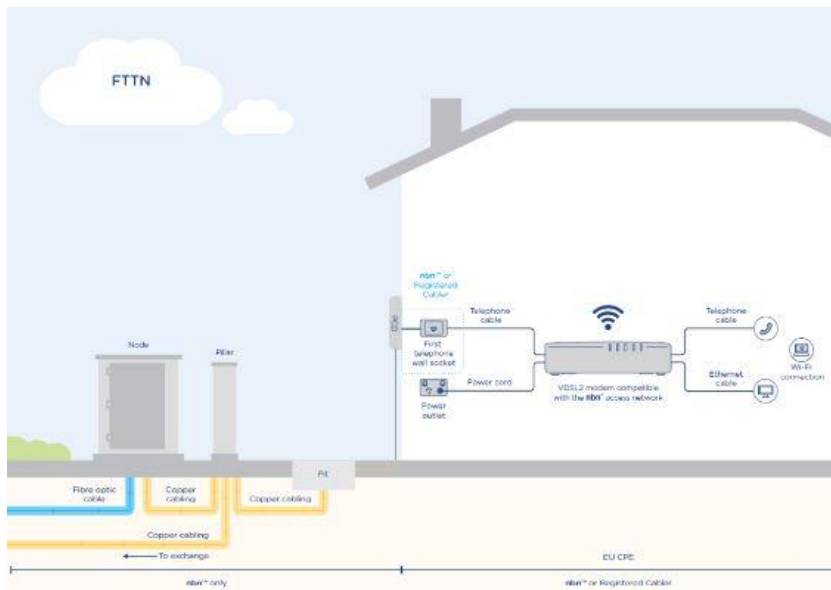

Figure 4 – FTTB

Fibre To the Node (FTTN)

FTTN is like FTTB except the node is installed outside the premises so it can service multiple premises. The ideal location would be next to an existing telecommunications pillar.

The technology from the node to the Multiple Dwelling Unit (apartment building, townhouses, etc) or Single Dwelling Unit (freestanding house) is VDSL. The connection and installation inside the dwelling will be the same as for ADSL. The node needs to be reasonably close to the dwelling, so the copper length is kept as short as possible.

Figure 5 – FTTN

Fibre to the Curb (FTTC)

FTTC is the latest technology available bringing fibre optic cable all the way to the edge of the premises. The connection uses the existing copper lead into the building.

A FTTC connection is used in circumstances where fibre is extended close to your premises, connecting to a small Distribution Point Unit (DPU), generally located inside a pit on the street.

Figure 6 – FTTC