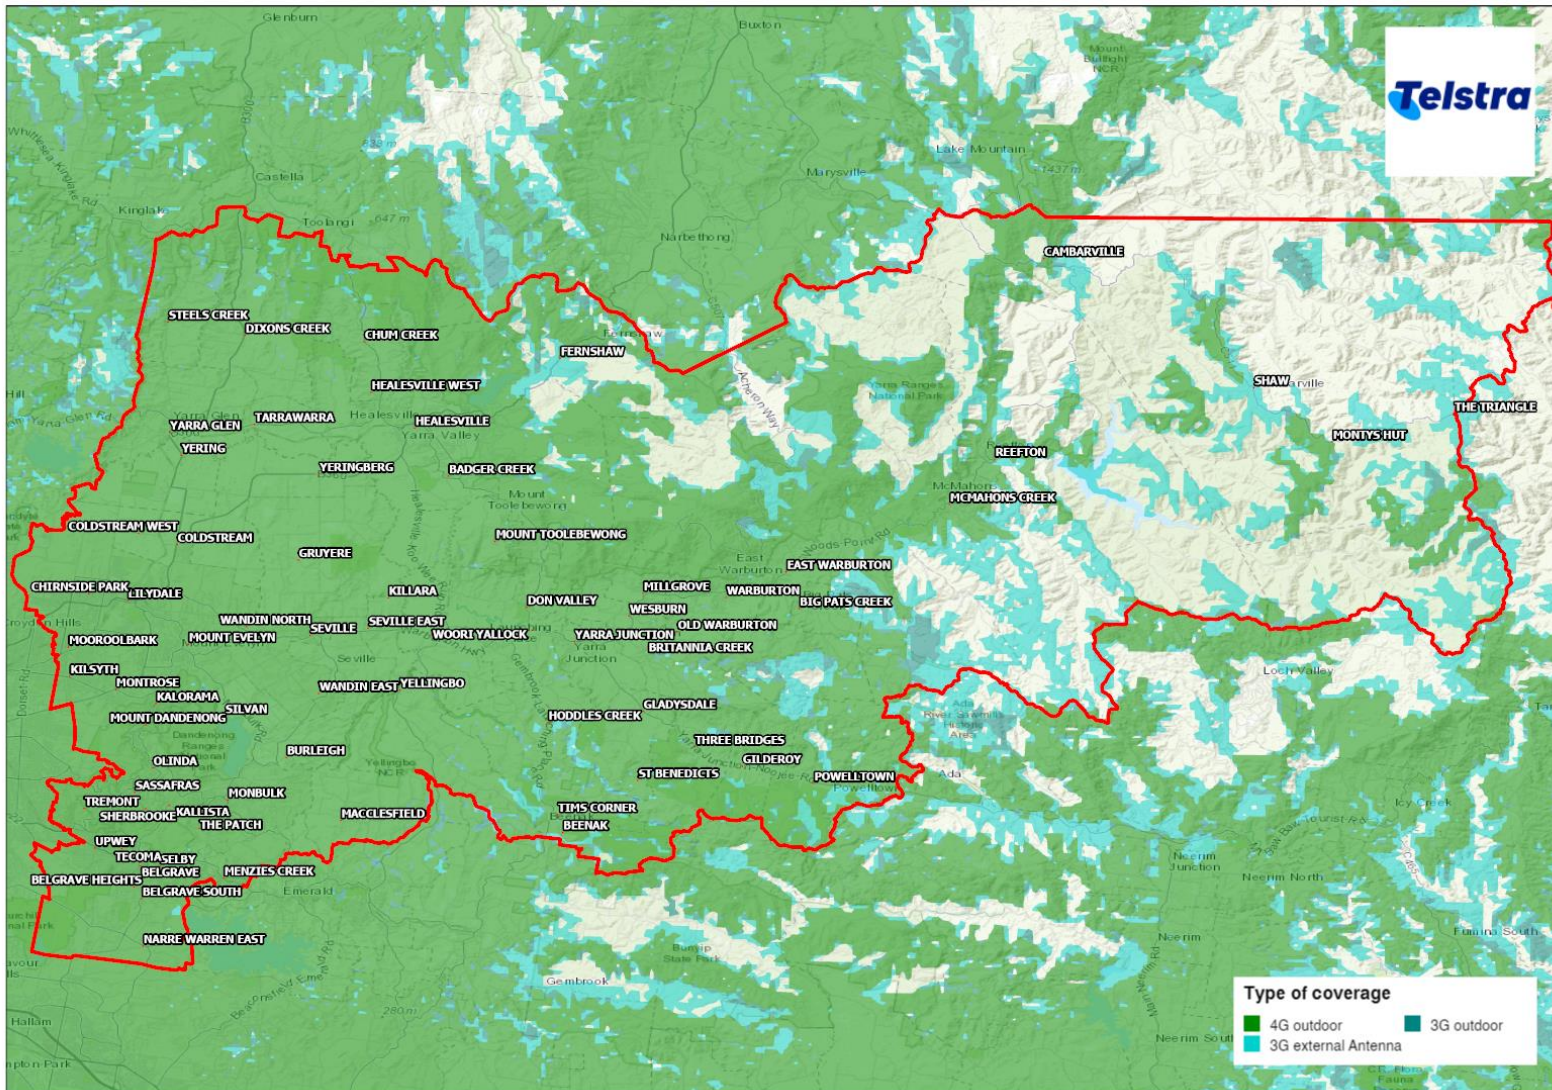

Appendix 3 – Telstra 3G/4G/5G Coverage