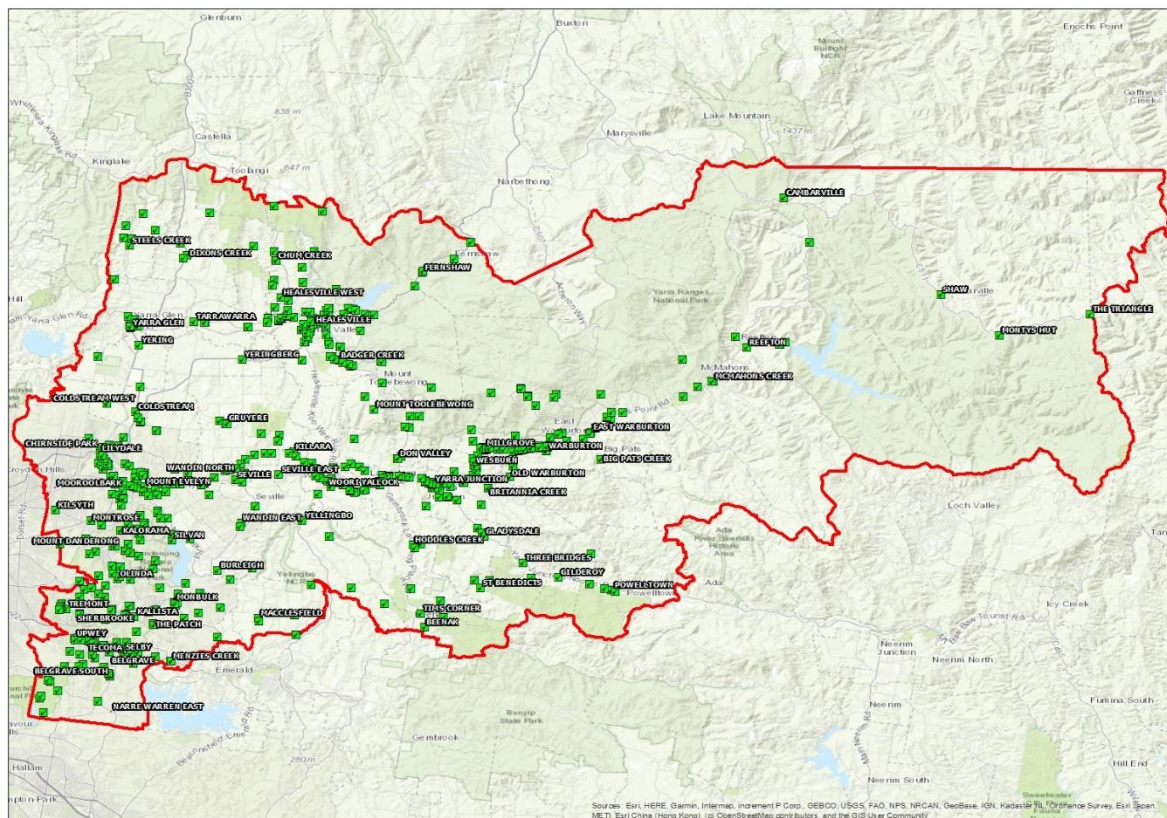

The map below, Figure 30 – Completed drive testing routes, identifies the routes travelled and tests undertaken. Figure 31 – Yarra Ranges POI's below, identifies the POI locations for testing.

Figure 30 – Completed drive testing routes