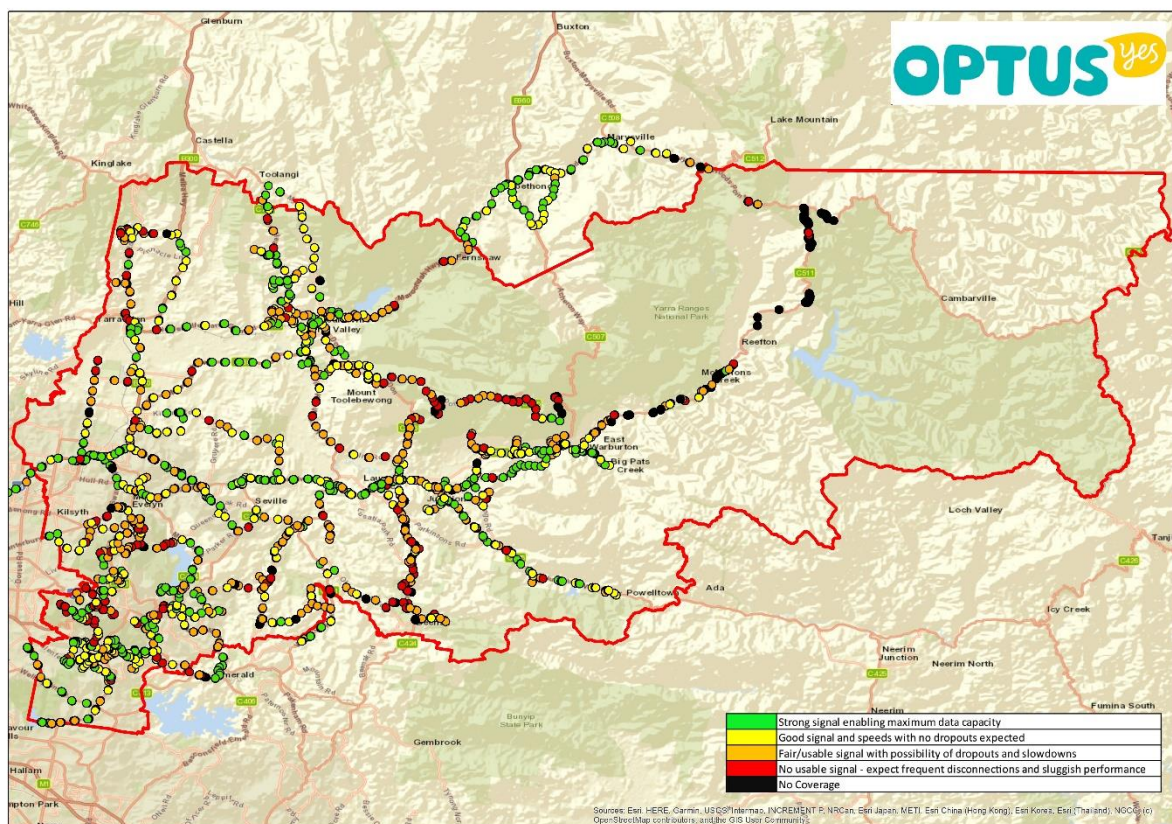

Figure 36 – Telstra 4G network quality

Figure 37 – Optus 4G network quality

Figure 38 – Vodafone 4G network quality

11.1 Water Tank Coverage

Yarra Ranges requested that testing was undertaken at all council owned firefighting water tank locations. Due to restrictions such as road works, closed roads, dangerous road conditions, some water tanks could not be accessed. Of the water tanks tested, 24% (18) had unusable or no coverage. The list of the coverage for all water tanks is listed in