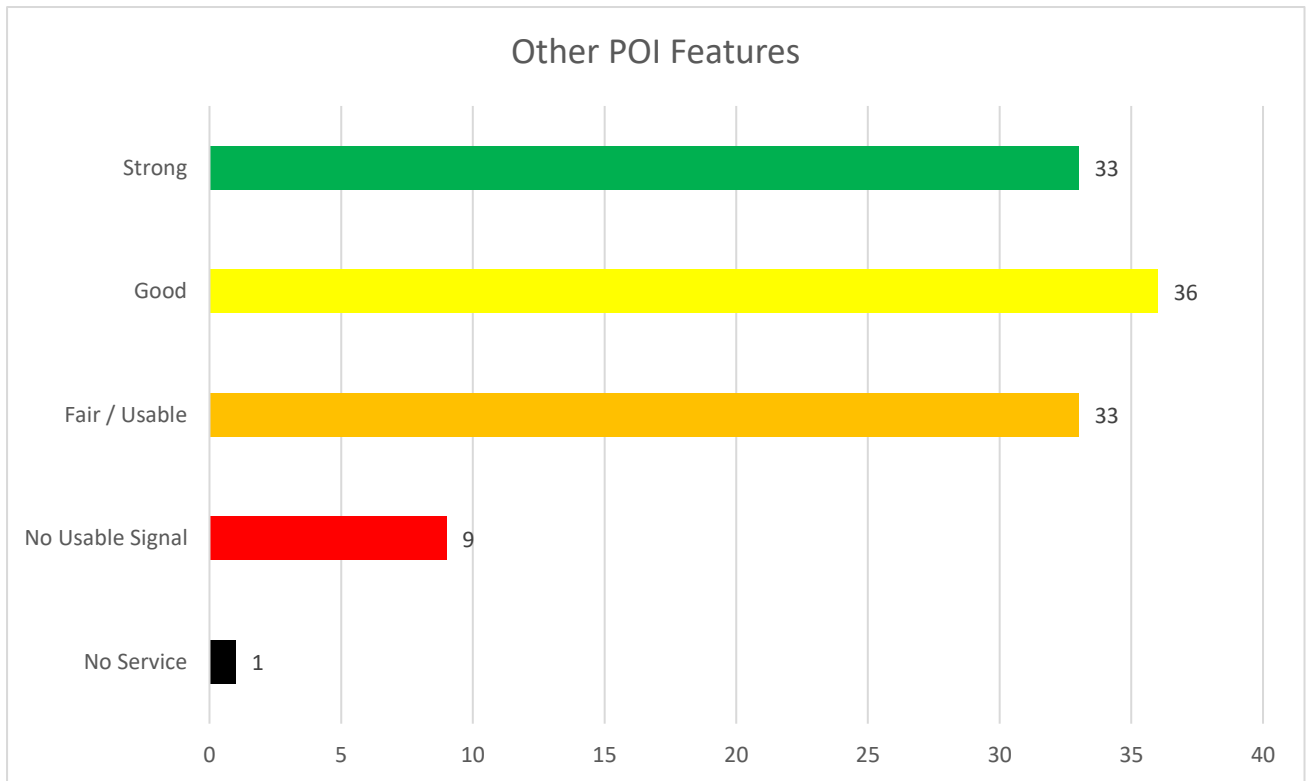

11.3 Other POI Coverage

Yarra Ranges requested that testing was undertaken at all other POI's located on the road network within Yarra Ranges. Due to restrictions such as road works, closed roads, dangerous road conditions, some other POI's could not be accessed. Of the other POI's tested, 9% (10) had unusable or no coverage. The list of the coverage for all other POI's is listed in Appendix 19 – POI's Coverage. All Community Fire Refuges and Neighbourhood Safer Places have usable coverage.

Figure 43 – Other POI Mobile coverage results