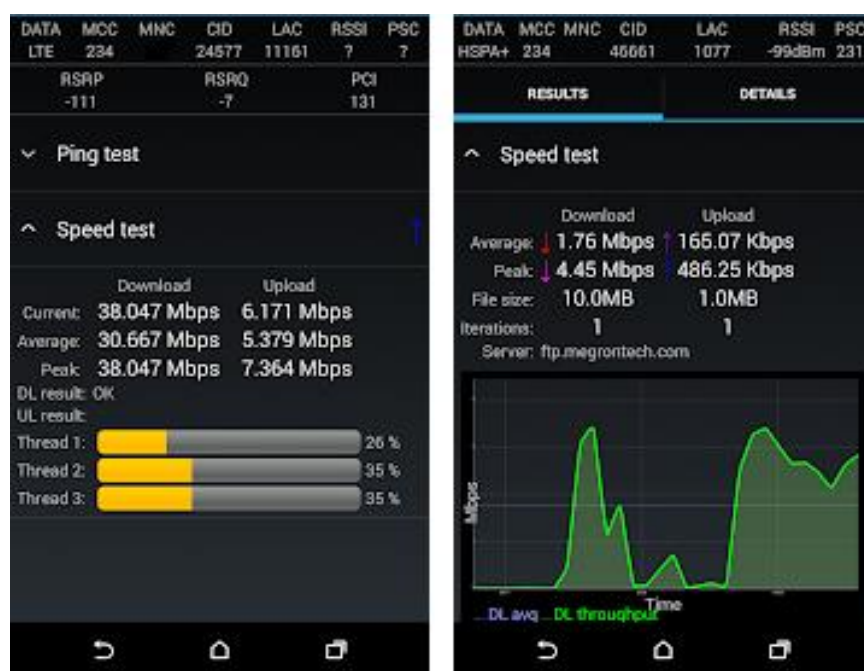

We tested with an app we have developed specifically for this purpose – DriveCell Network Test to capture all the information we can about the mobile network and the test device itself. An example of the DriveCell app screen can be seen in Figure 29 – DriveCell App.