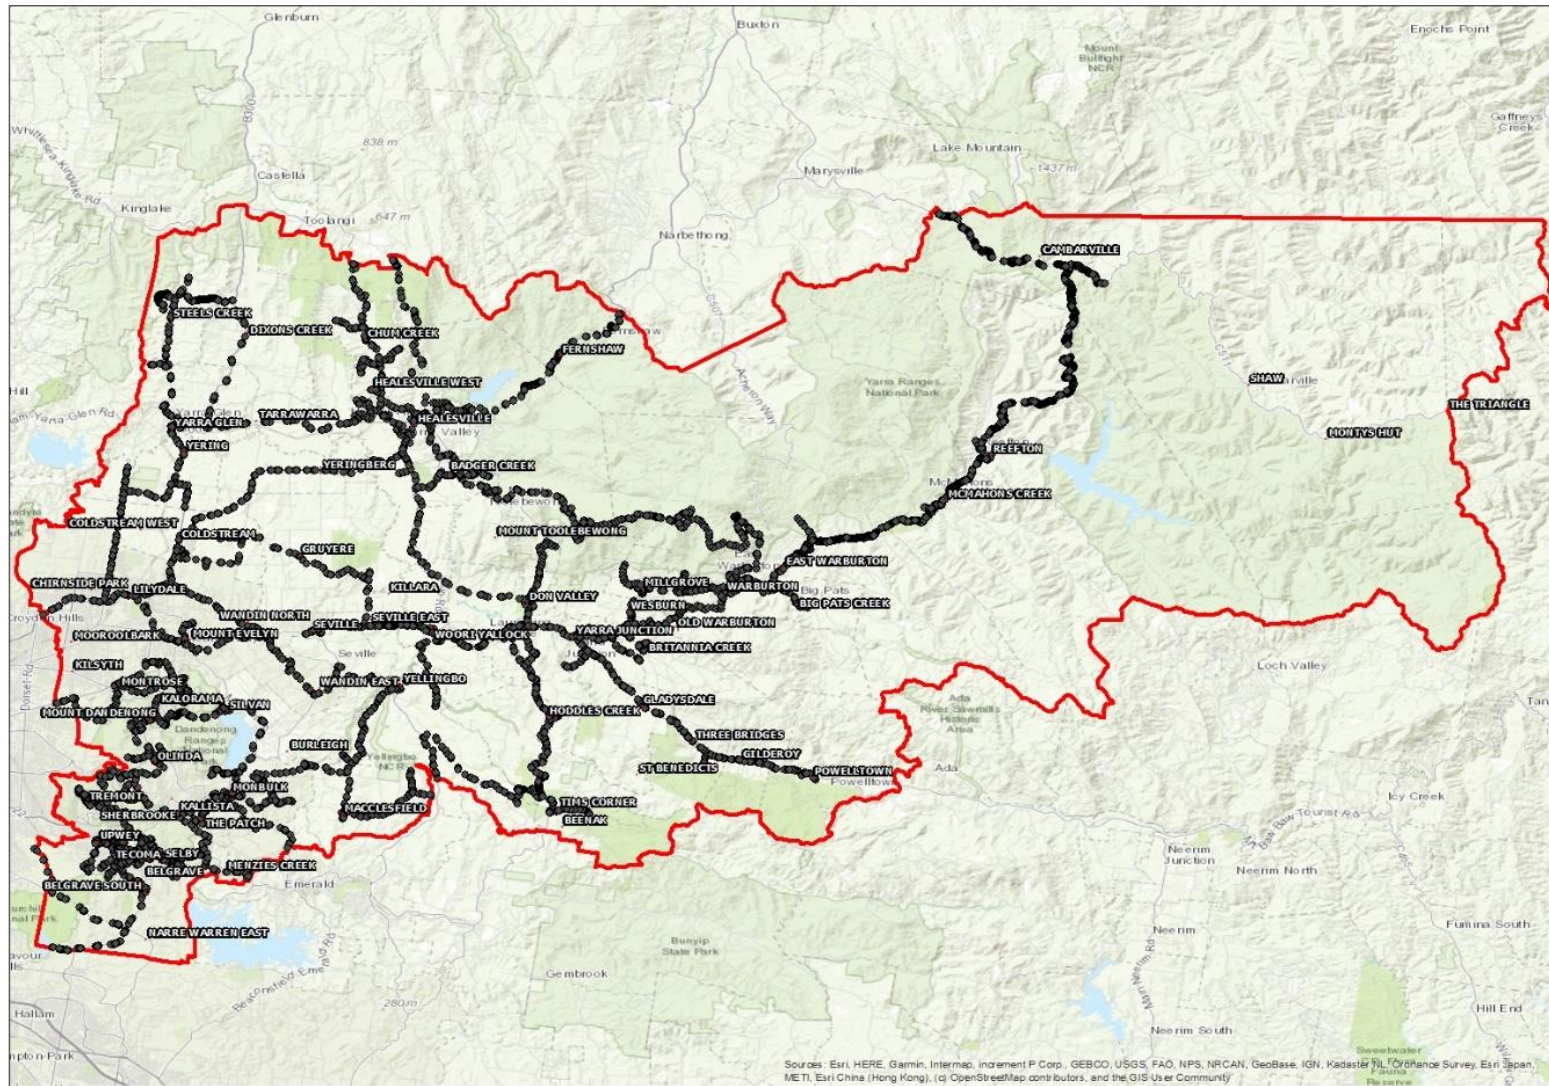

Appendix 1 - Drive Test Map