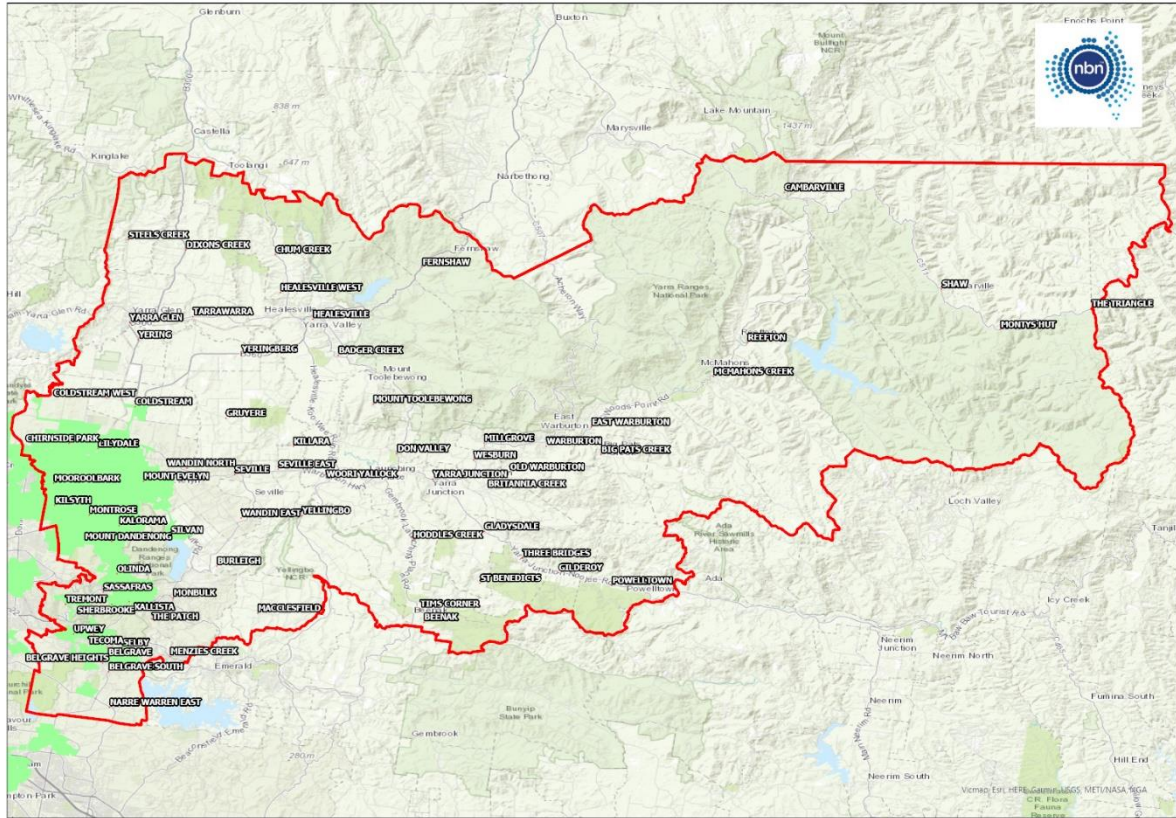

Figure 20 – NBN FTTC coverage area (light green)