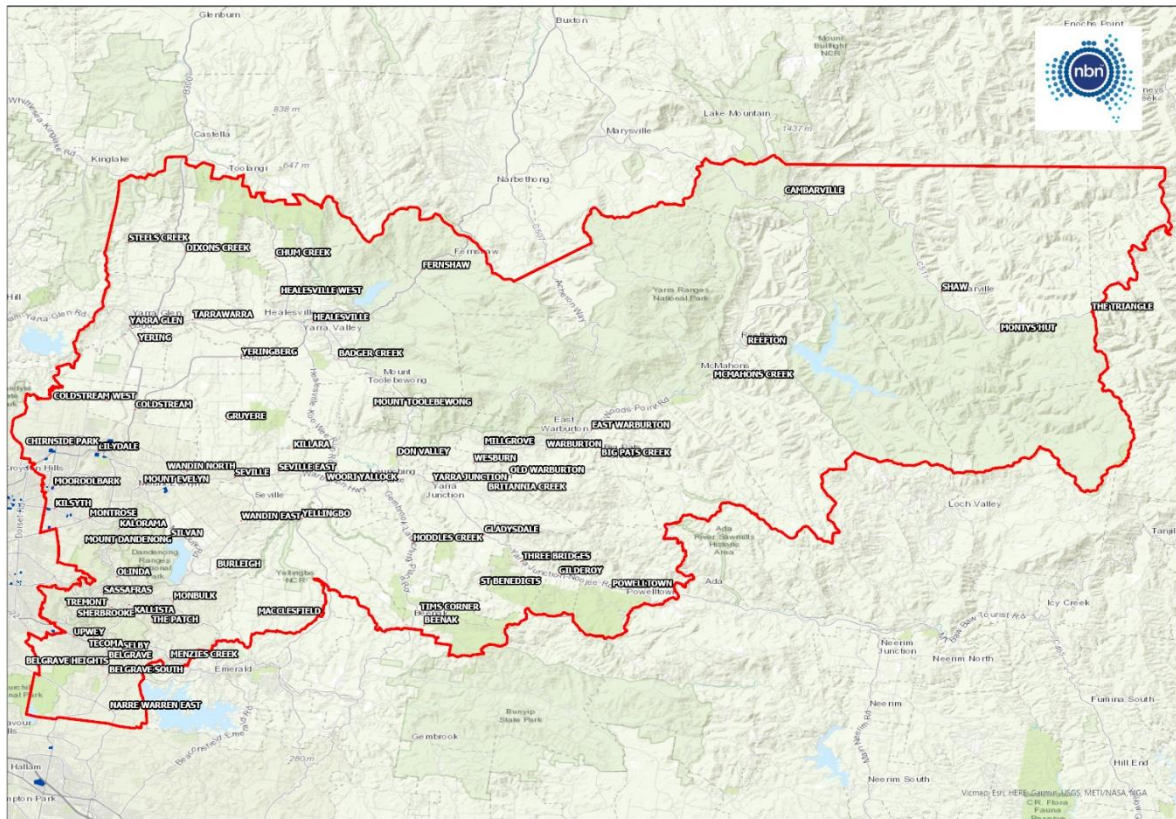

Figure 18 – NBN FTTB coverage area (blue)