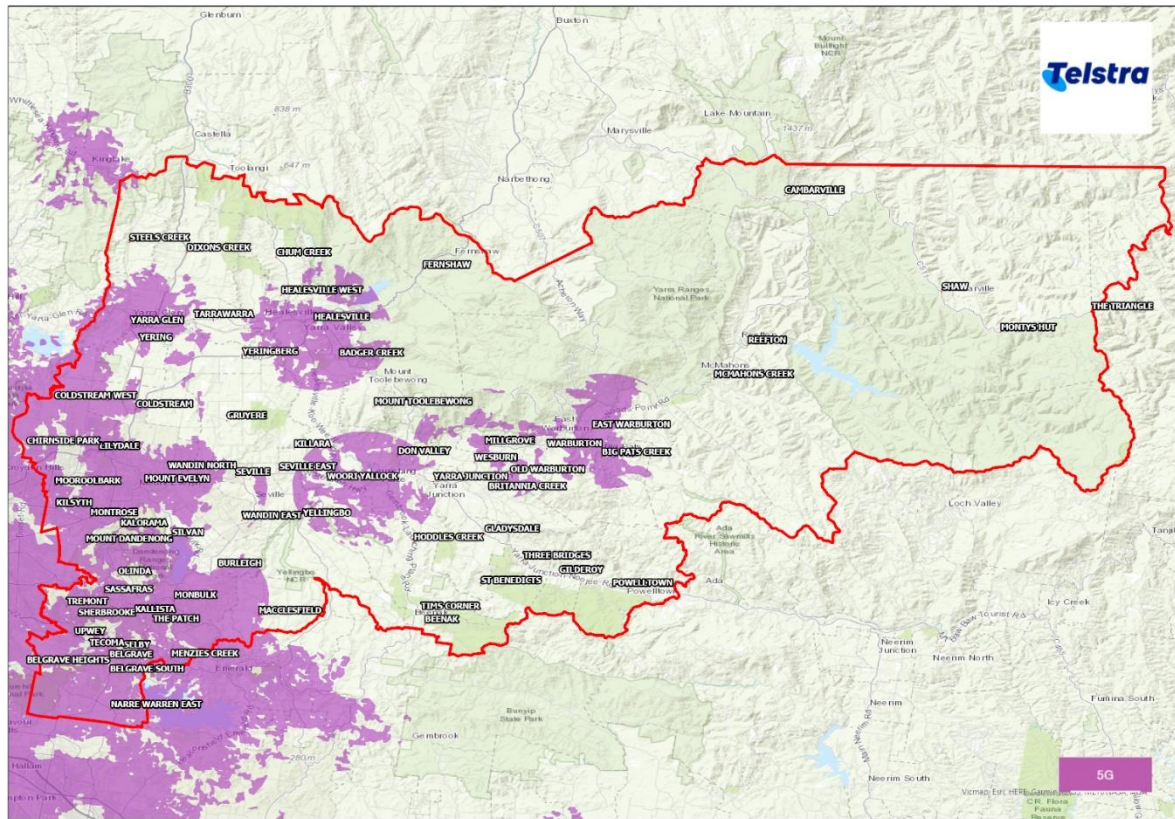

Telstra has the most comprehensive 4G coverage in the Yarra Ranges. This was supplemented by small patches of 3G coverage, mainly in the eastern areas of the Yarra Ranges. It must be noted that Telstra's 3G footprint is shrinking as it begins to decommission the network, to permit spectrum reframing for 5G technology.

Telstra was the only carrier with notable 5G coverage in the Yarra Ranges. The was mainly limited to the metropolitan fringe of the Yarra Ranges, Healesville, and the Warburton Valley.

Figure 25 – Telstra 5G Coverage Map

Optus has the next most comprehensive 4G coverage in the Yarra Ranges, which is closely aligned to the Telstra coverage. This was supplemented by small patches of 3G coverage. It must be noted that Optus' 3G footprint is shrinking as it begins to decommission the network, to permit spectrum reframing for 5G technology. The current Optus 5G coverage in Yarra Ranges is insignificant.

Figure 26 – Optus 3G & 4G Coverage Map

Vodafone’s coverage was significantly less than Telstra and Optus. Vodafone’s 4G coverage in the Yarra Ranges, is mainly limited to the western section of the Yarra Ranges. This was supplemented by small patches of 3G coverage. It must be noted that Vodafone’s 3G footprint is shrinking as it begins to decommission the network, to permit spectrum reframing for 5G technology. Vodafone has no 5G coverage.