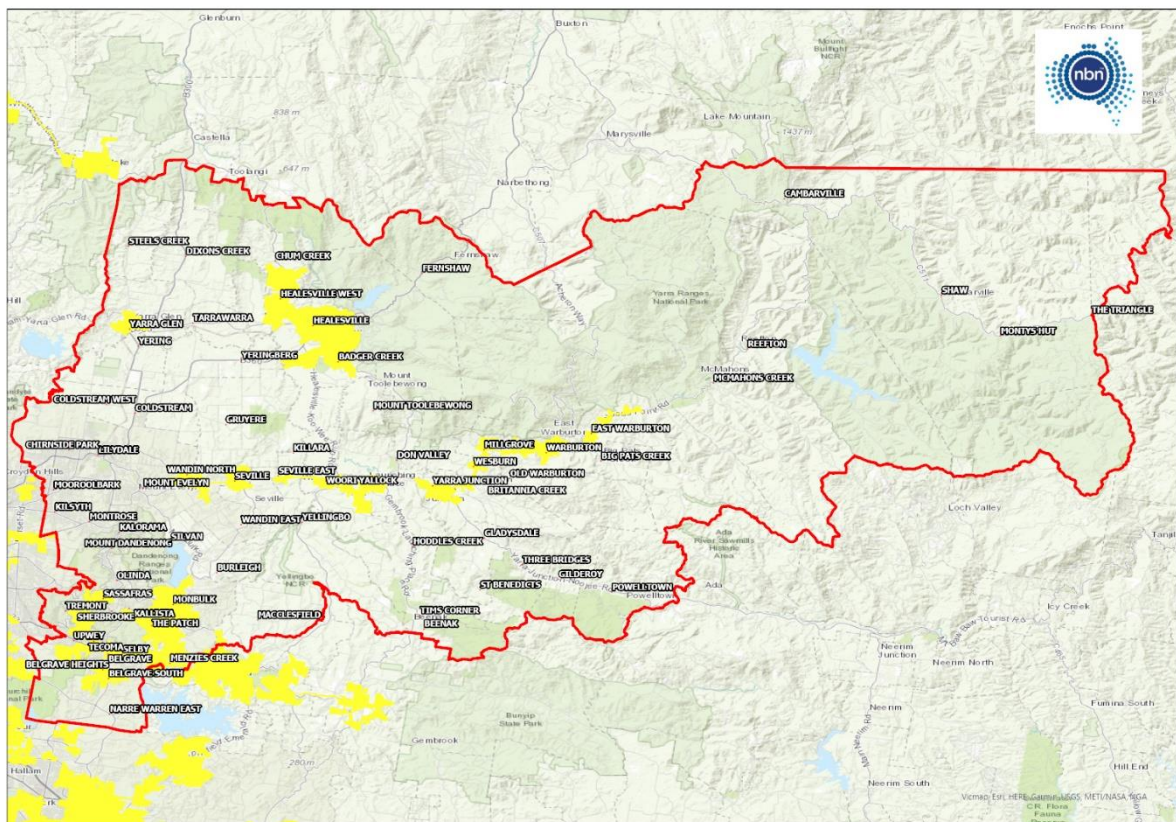

Figure 19 – NBN FTTN coverage area (yellow)