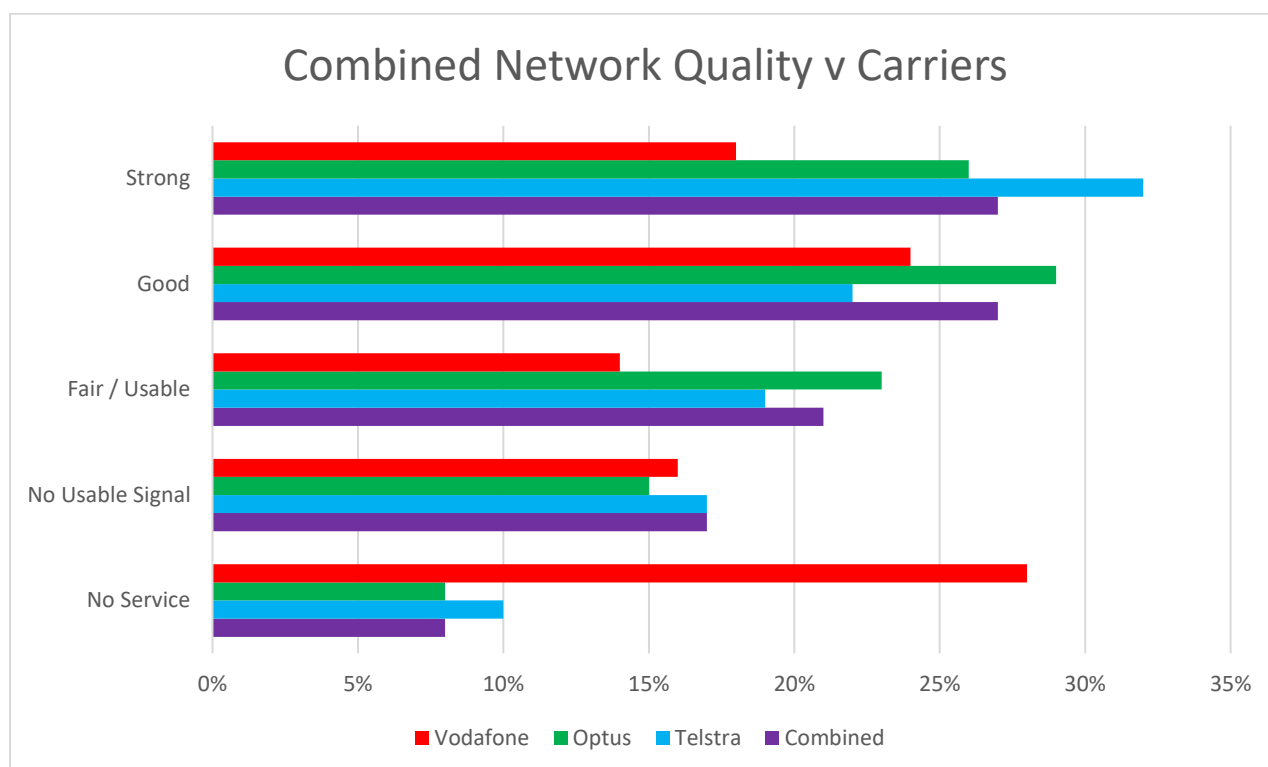

	Combined	Telstra	Optus	Vodafone
Strong	27%	32%	26%	18%
Good	27%	22%	29%	24%
Fair / Usable	21%	19%	23%	14%
No Usable Signal	17%	17%	15%	16%
No Service	8%	10%	8%	28%

Table 7 - Carrier Drive test network quality