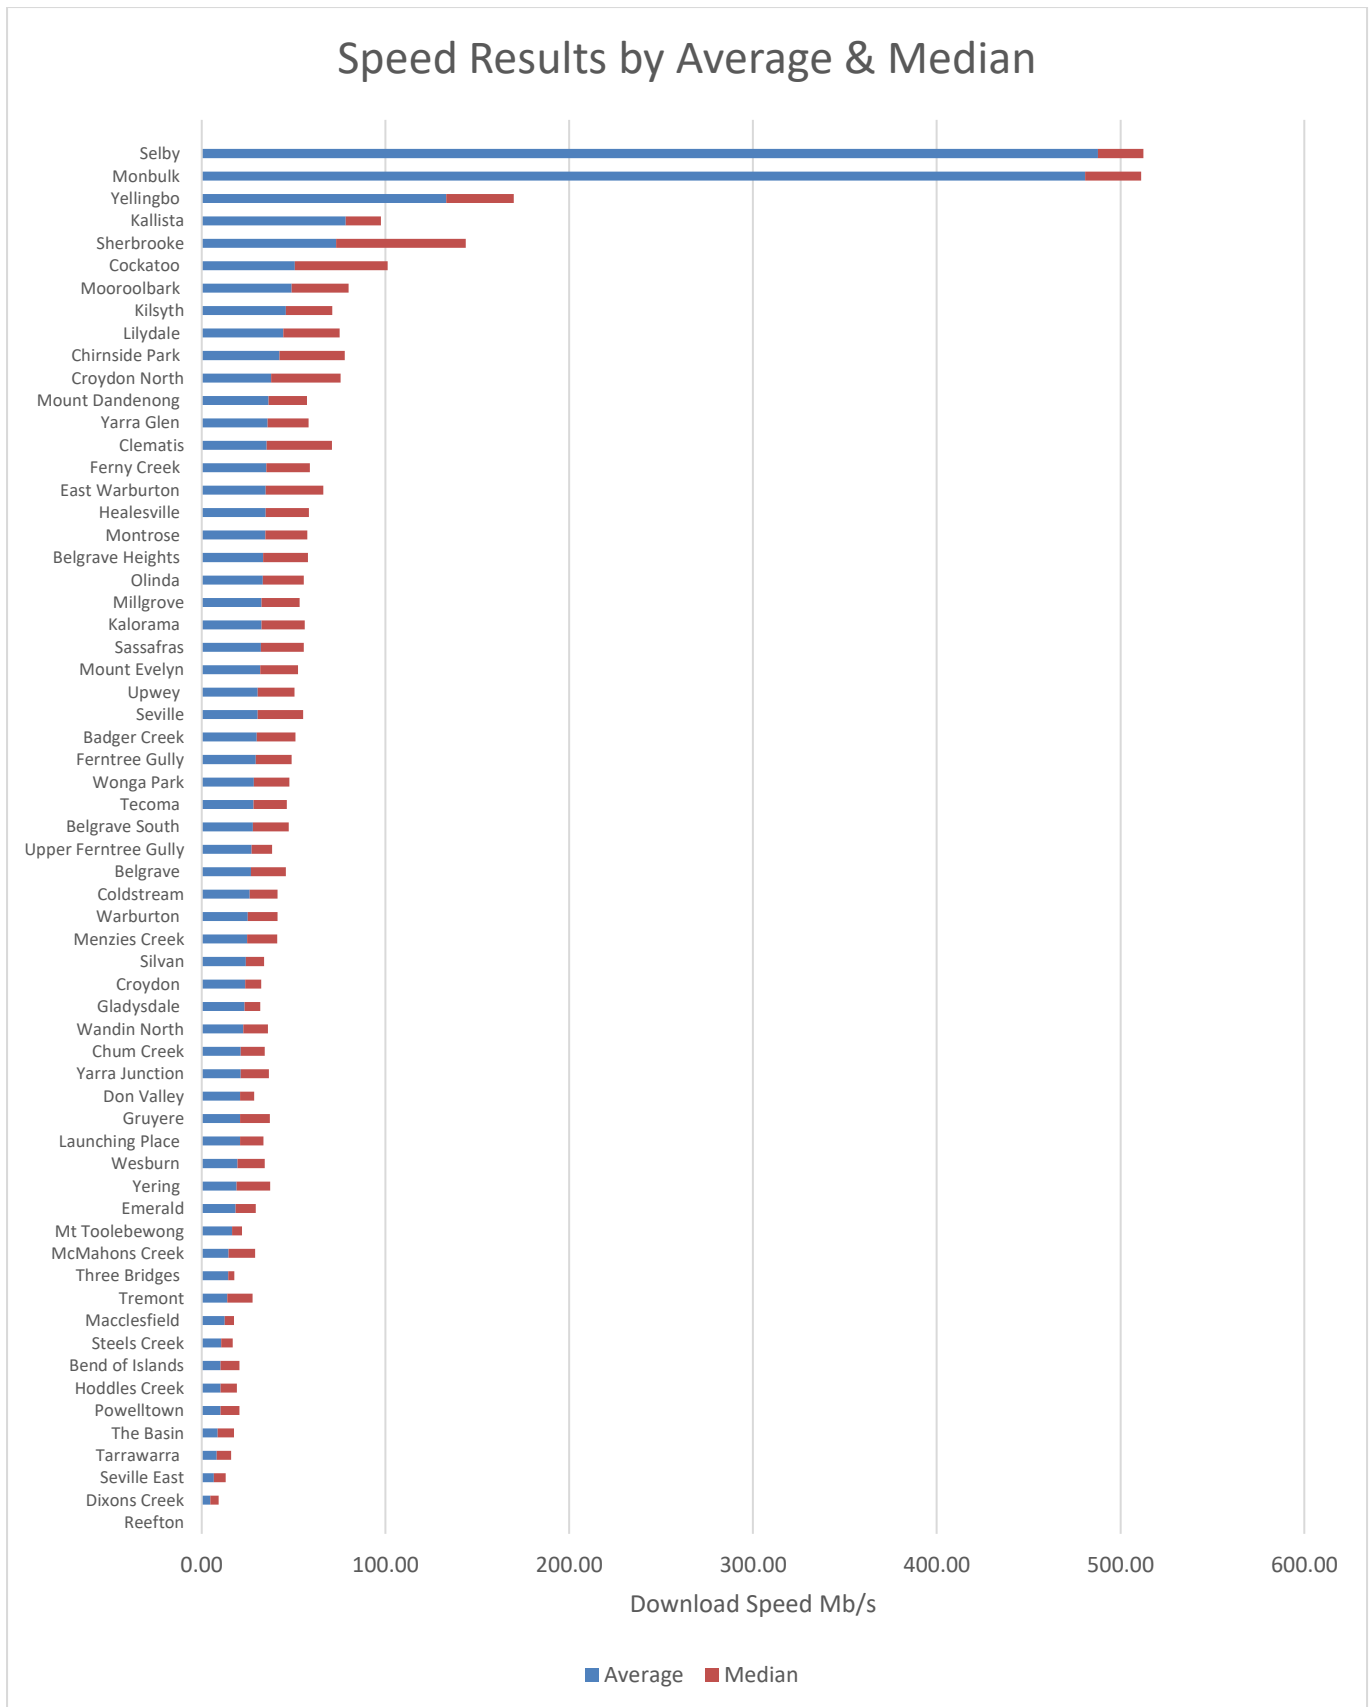

The average and median test speeds for the survey locations are displayed in the graph below, Figure 14 – Fixed internet average and median test speeds.

Figure 14 – Fixed internet average and median test speeds