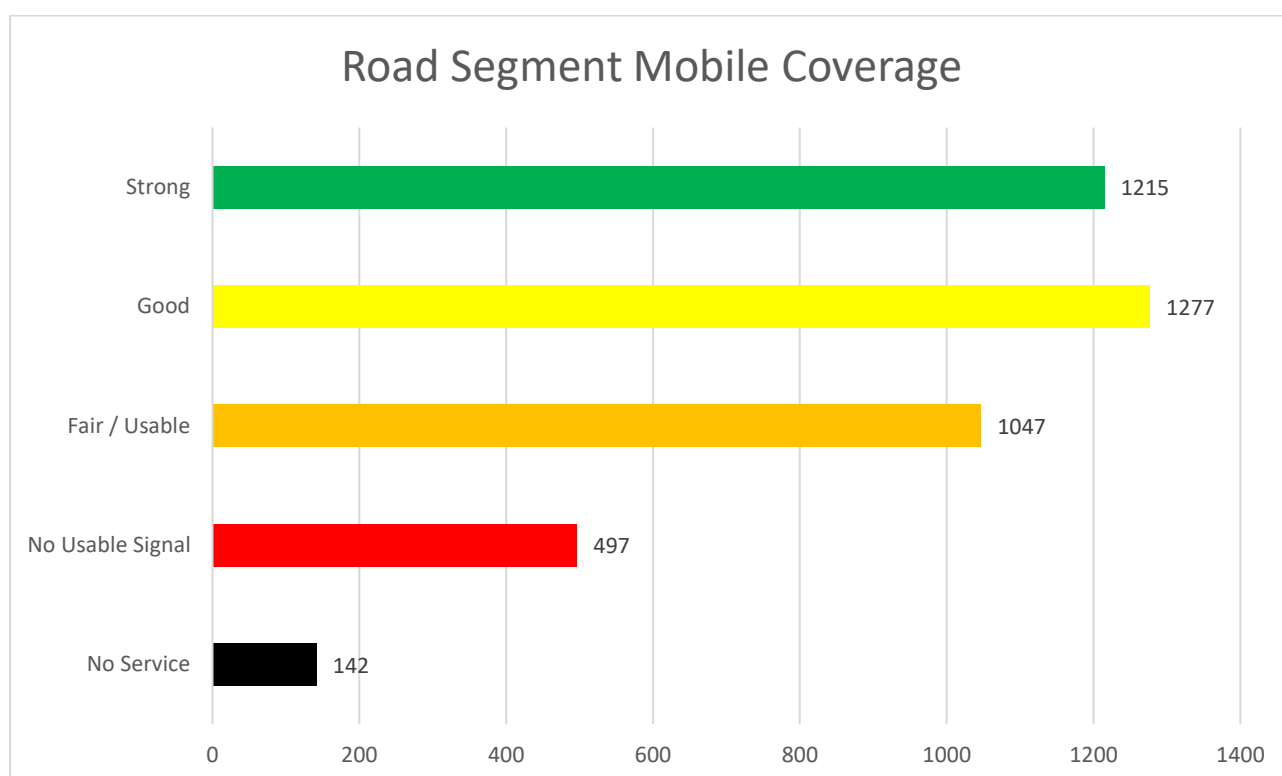

11.5 Road Network Coverage

Yarra Ranges requested that testing was undertaken on the Yarra Ranges Road network as detailed in section 10.2 - Yarra Ranges Priorities & Study Area. Approximately 2,252 km of the network has been covered. A near field GIS analysis was undertaken to identify the network quality for each road segment from the Lands Victoria TR_ROADS (Road Network - Vicmap Transport) data set. The near field analysis used the closest test marker point within a maximum of 50 metre radius from the road segment.

There were 4,178 road segments analysed using the near field method. It is important to note that road segments are between 500m to 5km in length in the Yarra Ranges areas, but possibly over 5km in length in isolated areas with uniform conditions.

Of the road segments tested, 15% (639) had unusable or no coverage. The list of the coverage for all road segments is listed in Appendix 21 – Road Network Coverage

Figure 47 – Road agent Mobile coverage results

Based on these results, Optus had the highest usable (strong, good, fair/usable) road segment network quality result at 78% followed by Telstra at 73%. Whereas Vodafone only had 56% usable network quality on the road network. This result may be indicative of a higher proportion of Telstra subscribers in the Yarra Ranges, hence reducing capacity and quality from the network.