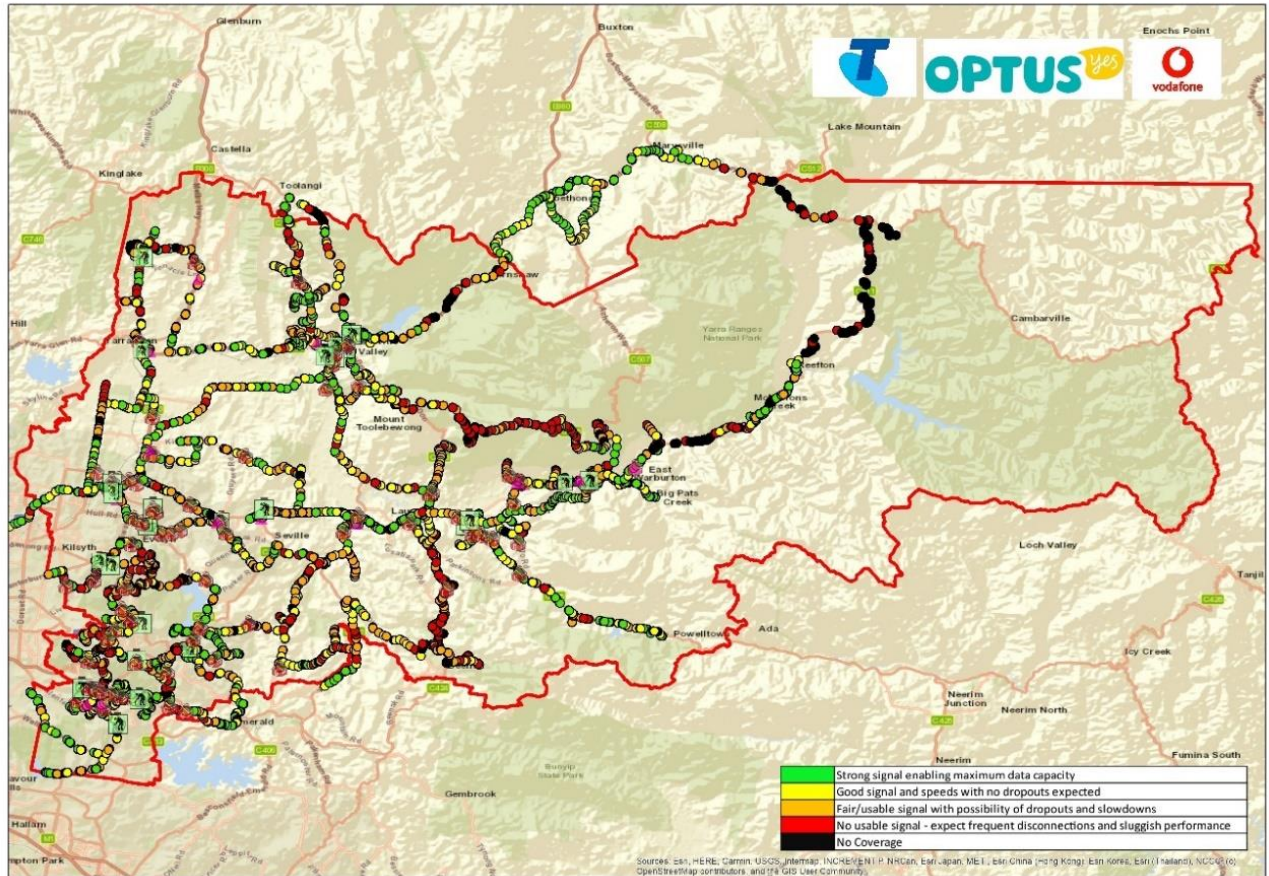

Figure 43 – Other POI Mobile coverage results

Figure 44 – Other POI Mobile coverage map

11.4 Bus Stop Coverage

Yarra Ranges requested that testing was undertaken at all bus stops located on the road network within the non-metropolitan locations in Yarra Ranges. Due to restrictions such as road works, closed roads, dangerous road conditions, some bus stops could not be accessed. There was a total of 493 bus stop locations tested. Of the those tested, 10% (47) had unusable or no coverage. The list of the coverage for all bus stops is listed in Appendix 20 – Bus Stop Coverage.