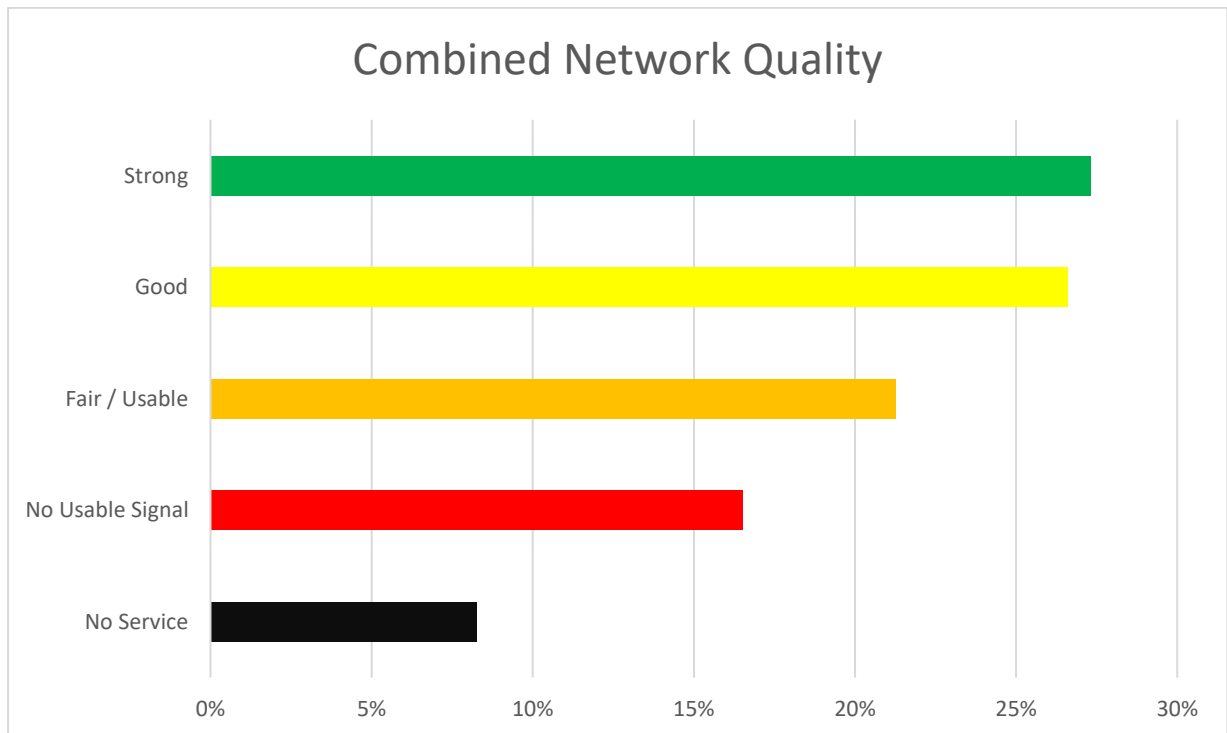

Figure 33 – Combined Yarra Ranges Network Quality

When combined across all carriers, based on drive testing, 27% of the network is strong, 27% good, 21% is fair / usable. However, 25% of the network is unusable signal or no coverage.