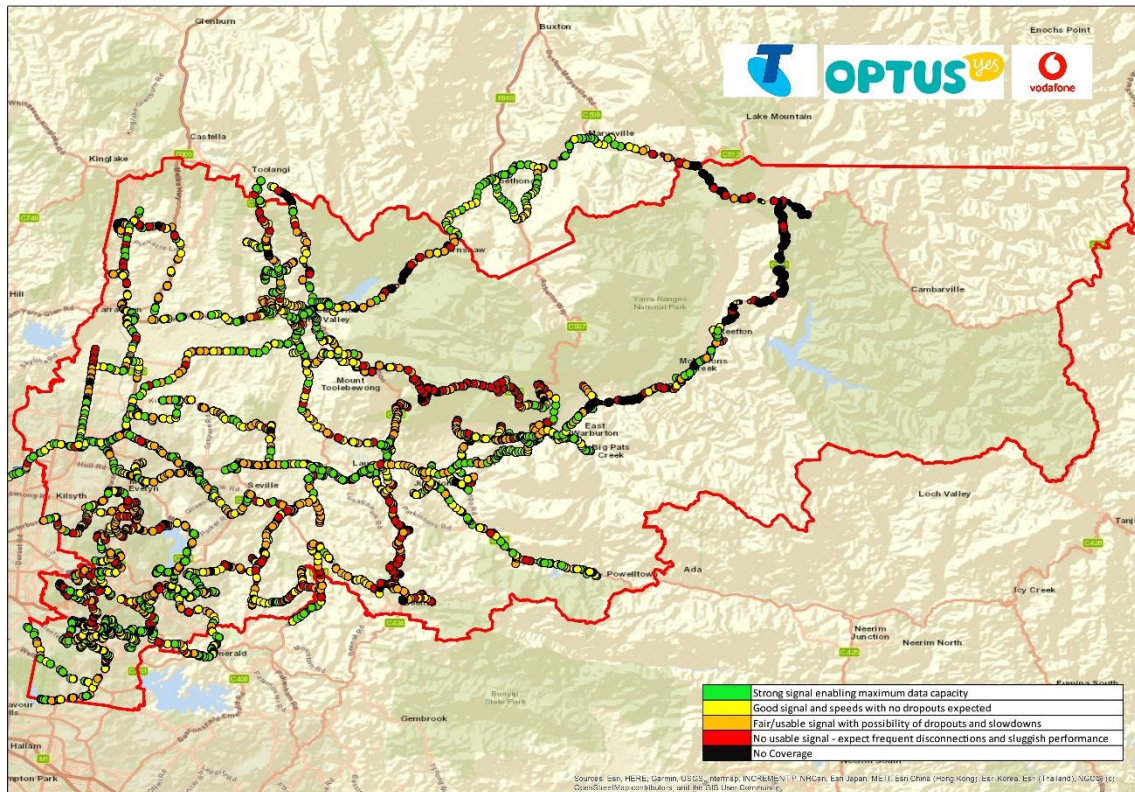

- Beenak
- Hoddles Creek
- Reefton
- Steels Creek
- Refer to other tourism locations (13.c)

The following map, Figure 33 – Combined Yarra Ranges Network Quality, identifies the Network quality for all carriers in Yarra Ranges and is representative of the locations listed above.