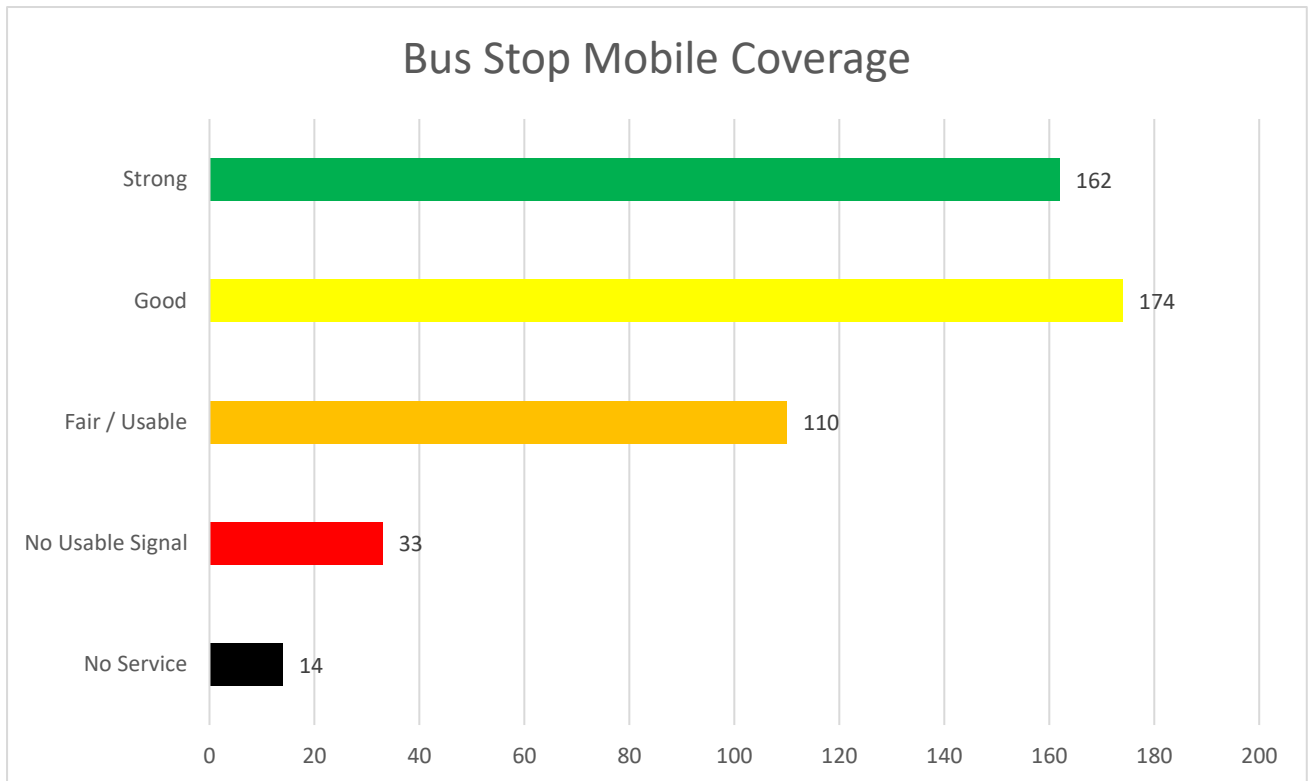

Figure 43 – Other POI Mobile coverage results

Figure 44 – Other POI Mobile coverage map

11.4 Bus Stop Coverage

Yarra Ranges requested that testing was undertaken at all bus stops located on the road network within the non-metropolitan locations in Yarra Ranges. Due to restrictions such as road works, closed roads, dangerous road conditions, some bus stops could not be accessed. There was a total of 493 bus stop locations tested. Of the those tested, 10% (47) had unusable or no coverage. The list of the coverage for all bus stops is listed in Appendix 20 – Bus Stop Coverage.