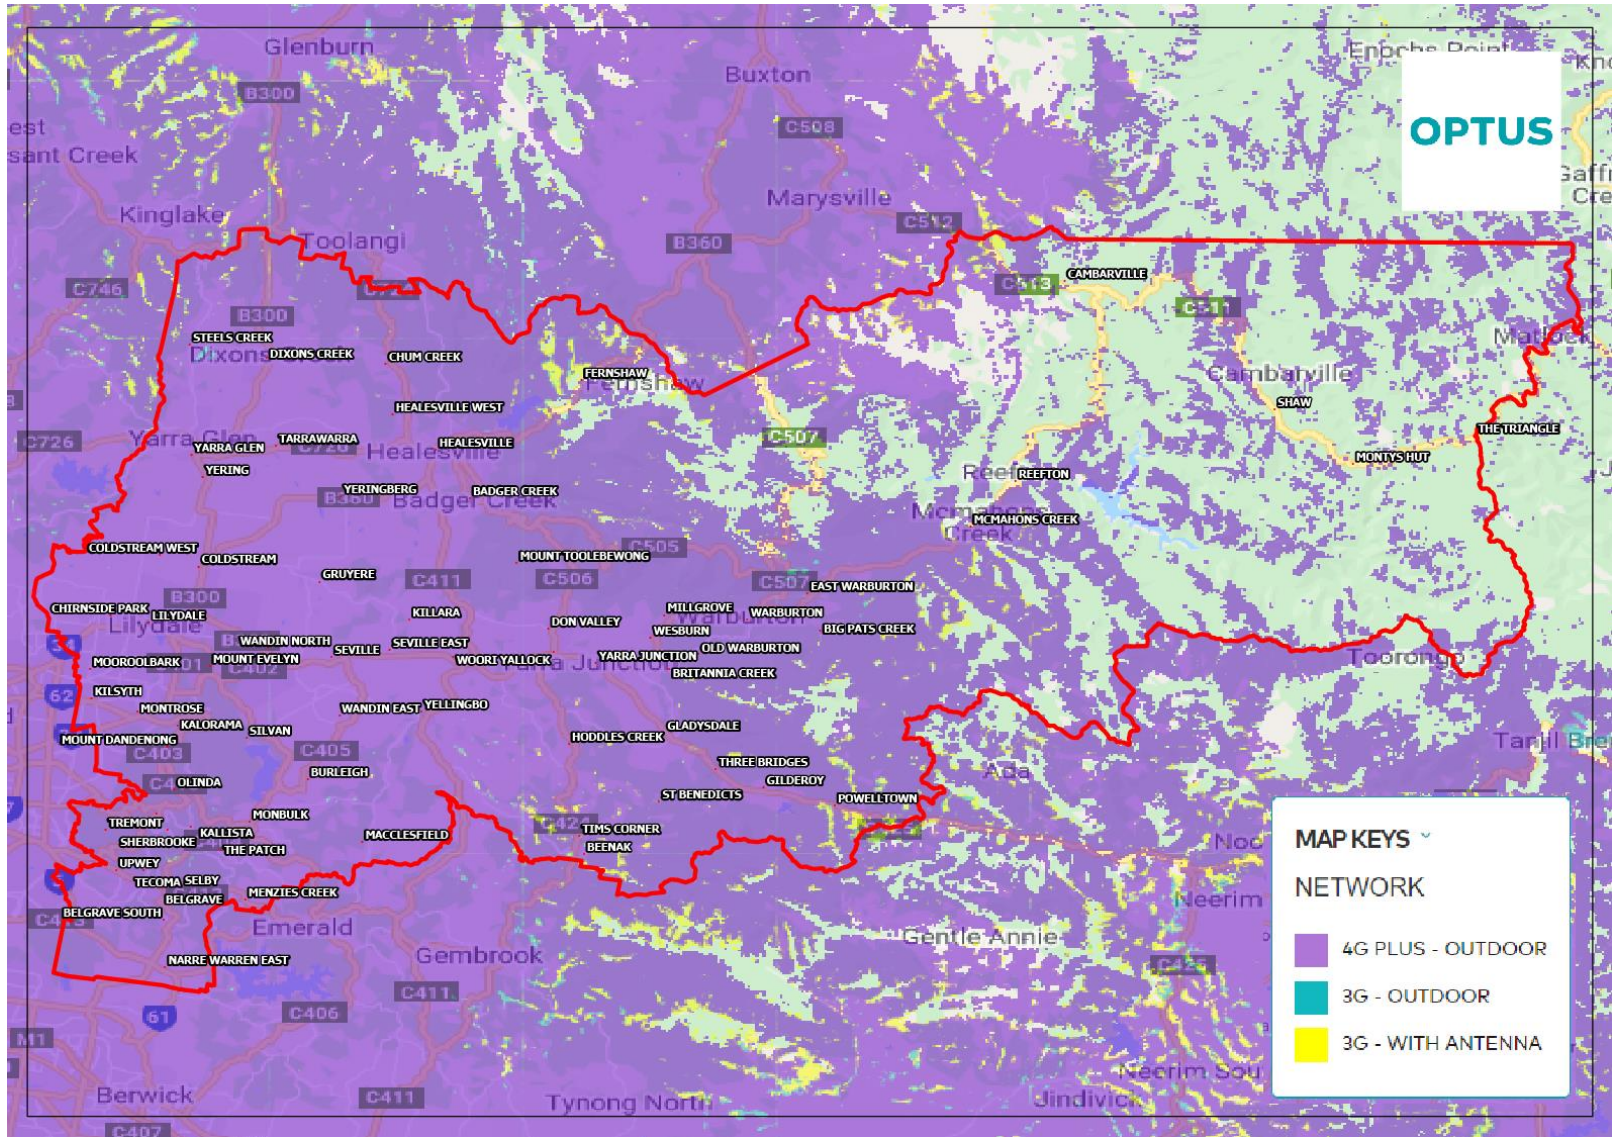

Appendix 4 – Optus 3G/4G

Coverage