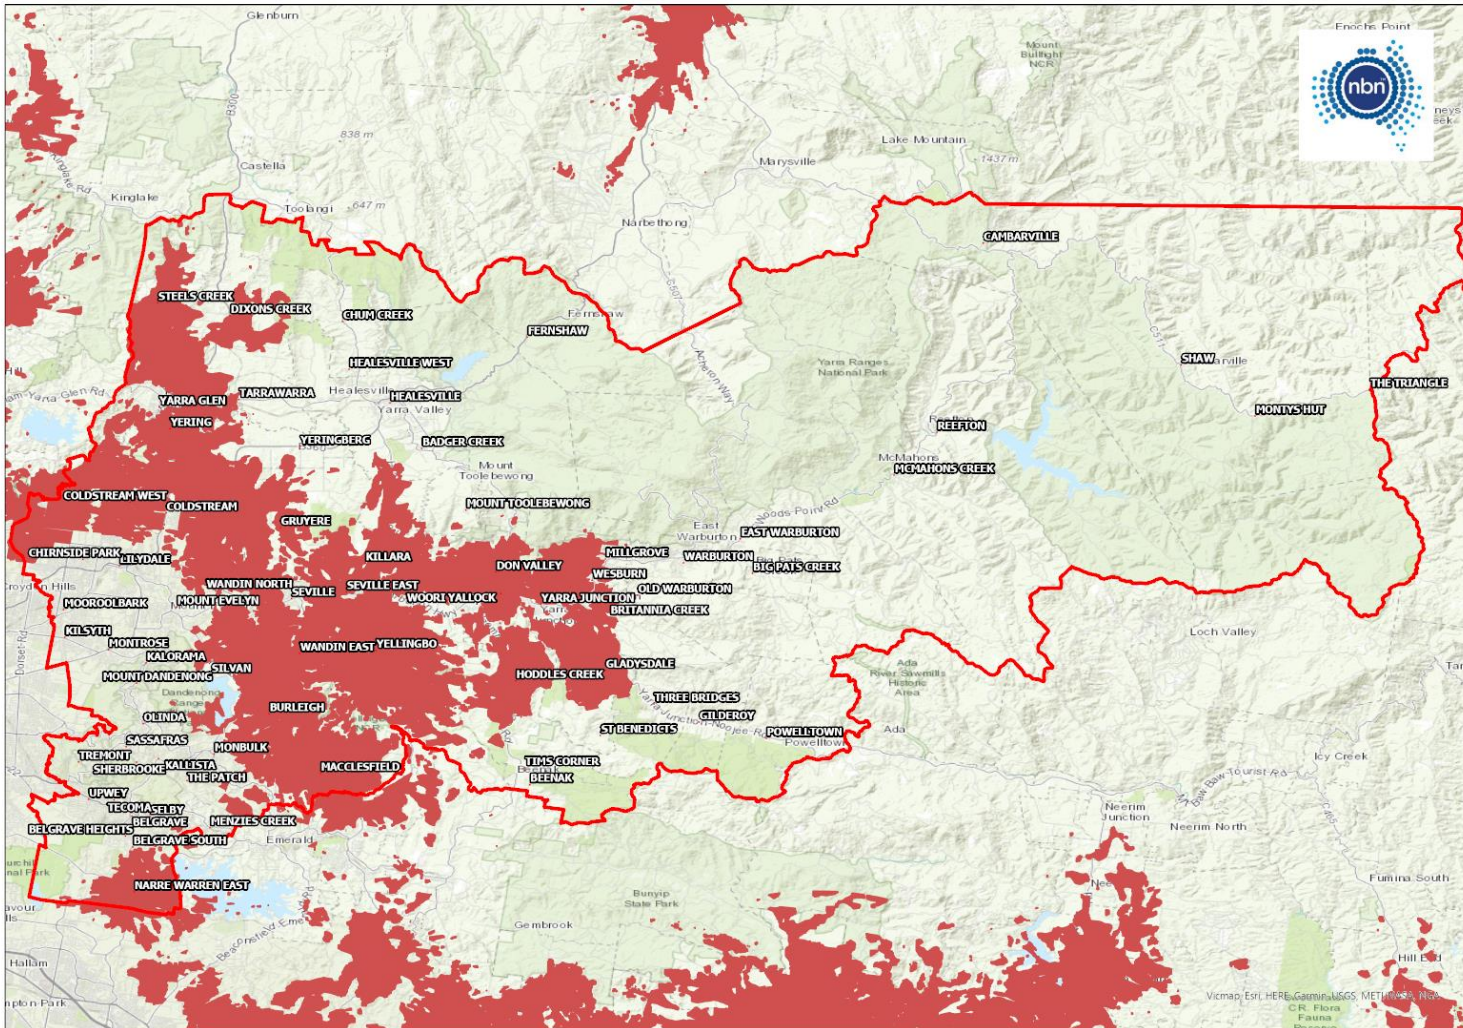

Appendix 15 – Fixed Wireless network coverage