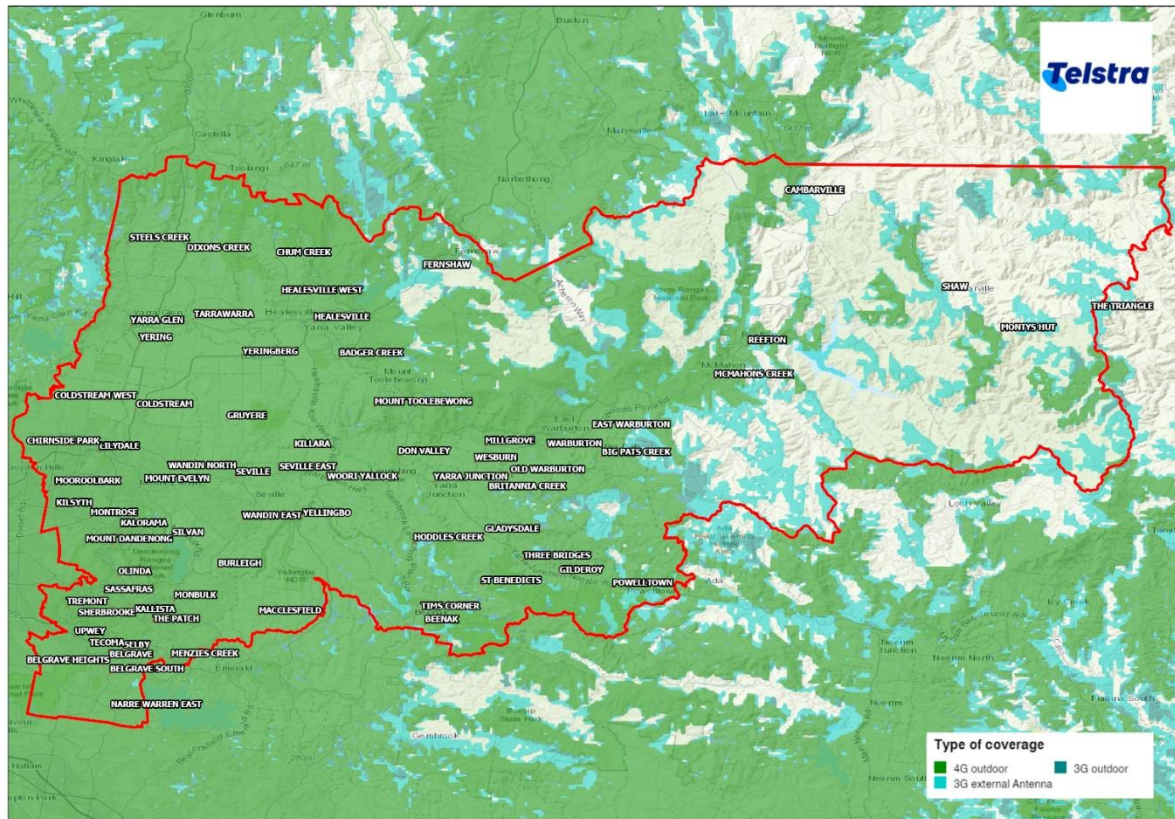

Figure 24 – Telstra 3G & 4G Coverage Map

Telstra was the only carrier with notable 5G coverage in the Yarra Ranges. The was mainly limited to the metropolitan fringe of the Yarra Ranges, Healesville, and the Warburton Valley.