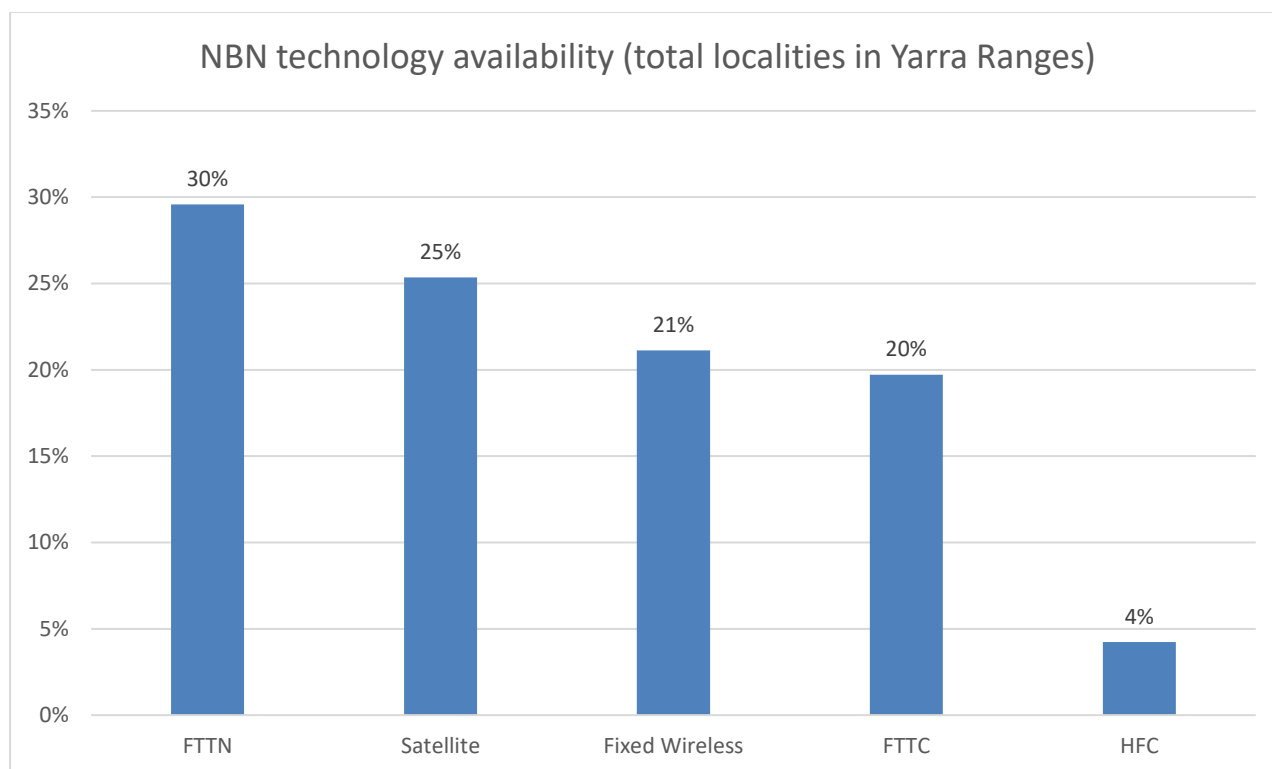

The graph below, Figure 16 – NBN technology availability summary Yarra Ranges (locality), displays the spread of NBN technologies in the Yarra Ranges.

Figure 16 – NBN technology availability summary Yarra Ranges (locality)