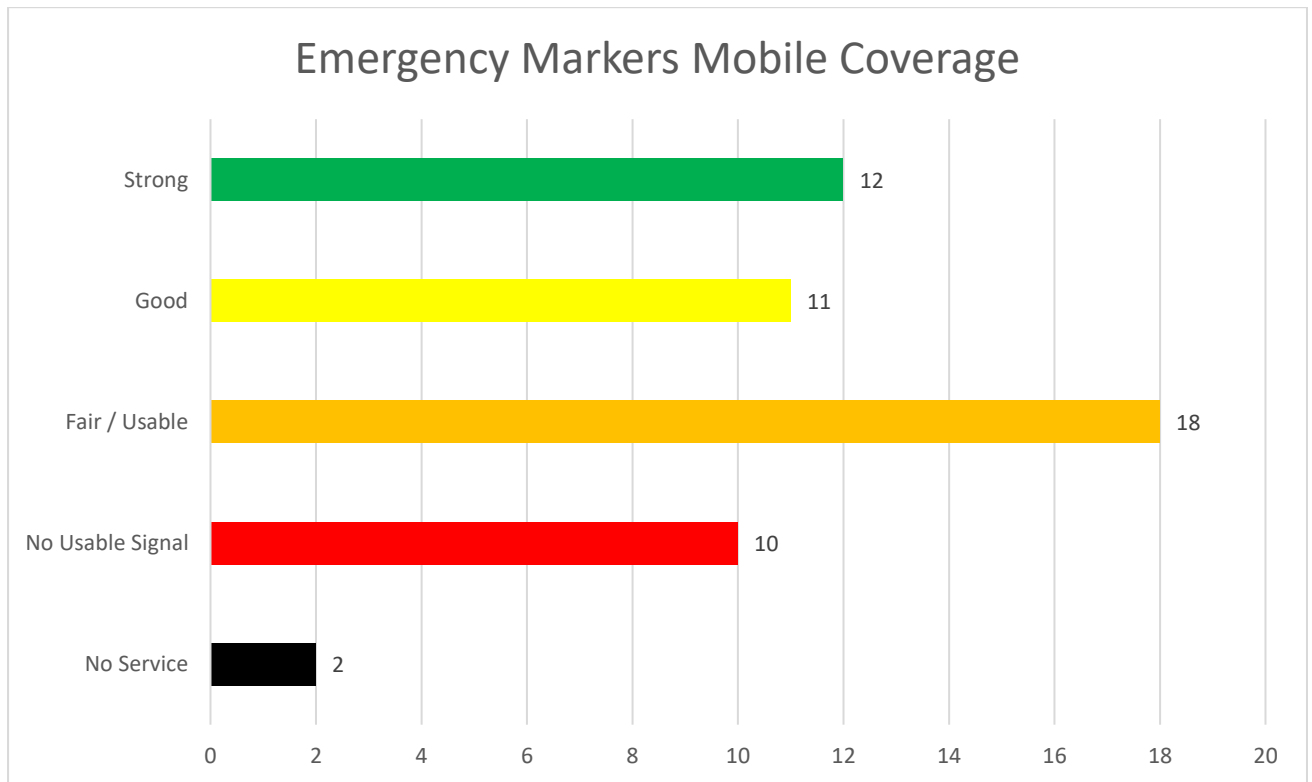

11.2 Emergency Marker Coverage

Yarra Ranges requested that testing was undertaken at all emergency markers located on the road network within Yarra Ranges. Due to restrictions such as road works, closed roads, dangerous road conditions, some emergency markers could not be accessed. Emergency markers that were not located on a road network (such as walking tracks) were not tested due to limited accessibility. Of the emergency markers tested, 23% (12) had unusable or no coverage. The list of the coverage for all emergency markers is listed in Appendix 18 – Emergency Marker Coverage.

Figure 41 – Emergency Marker Mobile coverage results