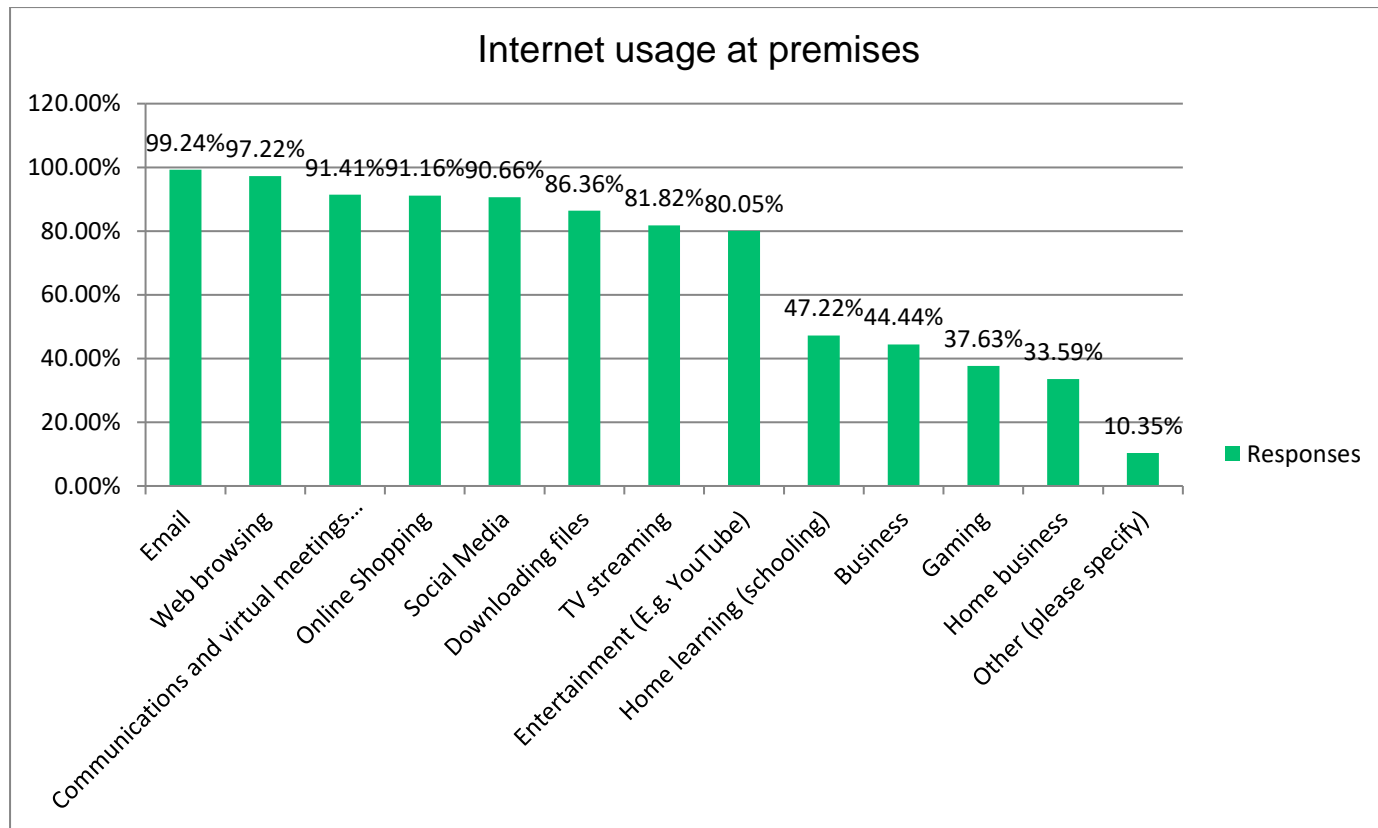

Figure 12 – Fixed internet uses