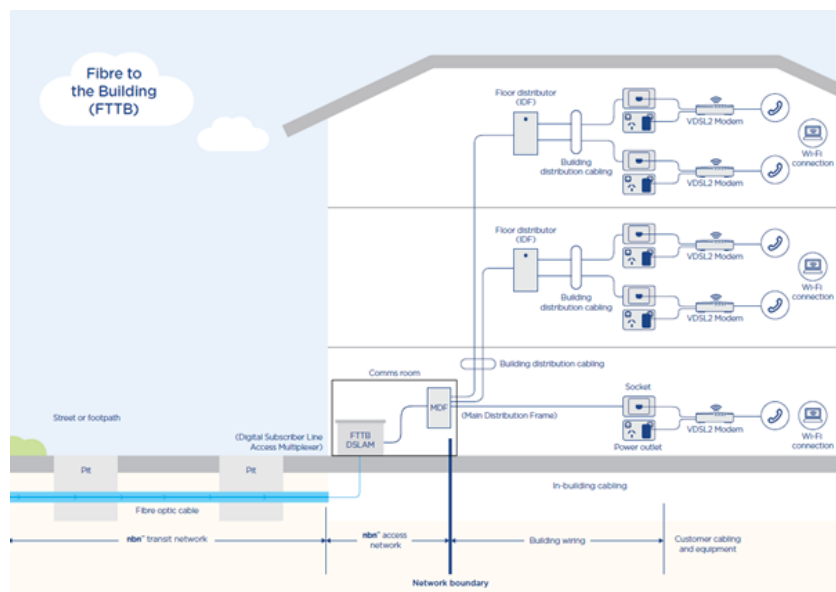

Figure 3 – FTTP

¹⁶ <https://www.nbnco.com.au/blog/features/nbn-101>

Fibre to the Building (FTTB)

FTTB is where fibre is installed to a building or apartment complex. It terminates at a node that converts the optical signal into one suitable for the existing copper cable in order to extend the broadband service to all apartments or offices.

The technology that helps this occur over the copper telephone wire is called VDSL, a faster version than the more common ADSL broadband. The VDSL modem will be very similar to the existing ADSL modems.

Figure 4 – FTTB

Fibre To the Node (FTTN)

FTTN is like FTTB except the node is installed outside the premises so it can service multiple premises. The ideal location would be next to an existing telecommunications pillar.

Figure 5 – FTTN

Fibre to the Curb (FTTC)

FTTC is the latest technology available bringing fibre optic cable all the way to the edge of the premises. The connection uses the existing copper lead into the building.