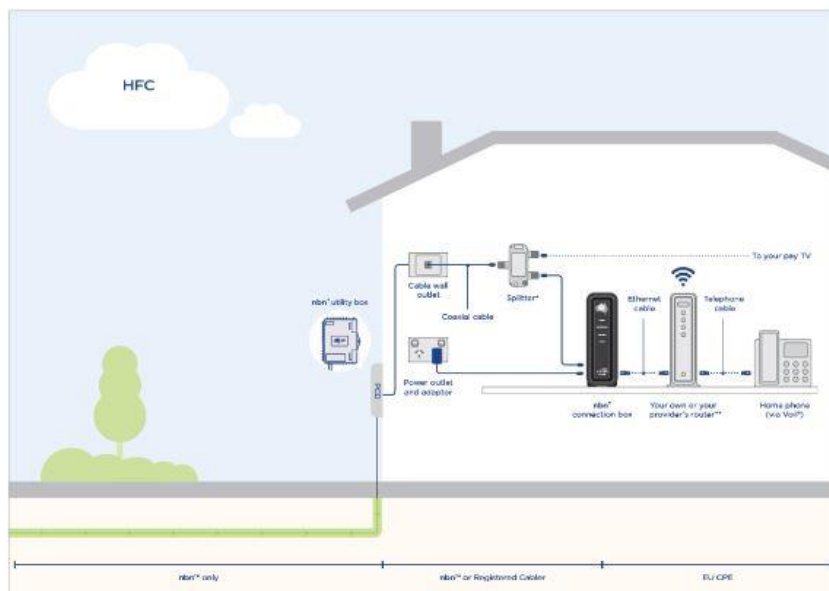

A FTTC connection is used in circumstances where fibre is extended close to your premises, connecting to a small Distribution Point Unit (DPU), generally located inside a pit on the street.

Figure 6 – FTTC

Hybrid Fibre Coaxial (HFC)

HFC is where high speed broadband is delivered over the existing pay TV network so the installation inside the home is the same as the existing cable modem. Using the latest technology, it is possible to deliver both broadband and telephony from the cable modem.

NBN will connect a PCD (Premises Connection Device) on the outside of the premises and then install a HFC cable wall outlet on the inside of the premises where they will connect the Network Termination Device.

Figure 7 – HFC

Fixed Wireless

Fixed wireless is where NBN will install radio base stations like the ones used for mobile phones and then install an antenna and a fixed modem (NTD) in the premises. This NTD is only for broadband service, the telephony stays on the existing copper wires for the foreseeable future.