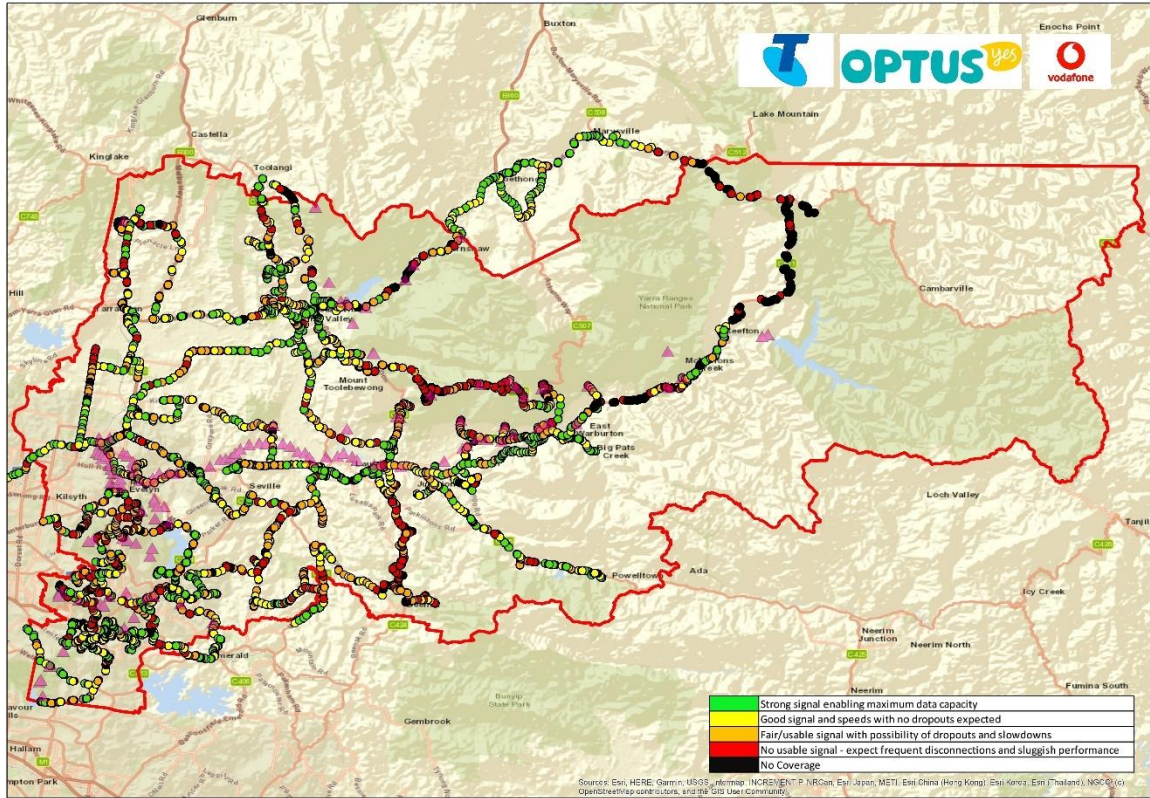

Figure 41 – Emergency Marker Mobile coverage results

Figure 42 – Emergency Marker Mobile coverage map

11.3 Other POI Coverage

Yarra Ranges requested that testing was undertaken at all other POI's located on the road network within Yarra Ranges. Due to restrictions such as road works, closed roads, dangerous road conditions, some other POI's could not be accessed. Of the other POI's tested, 9% (10) had unusable or no coverage. The list of the coverage for all other POI's is listed in Appendix 19 – POI's Coverage. All Community Fire Refuges and Neighbourhood Safer Places have usable coverage.