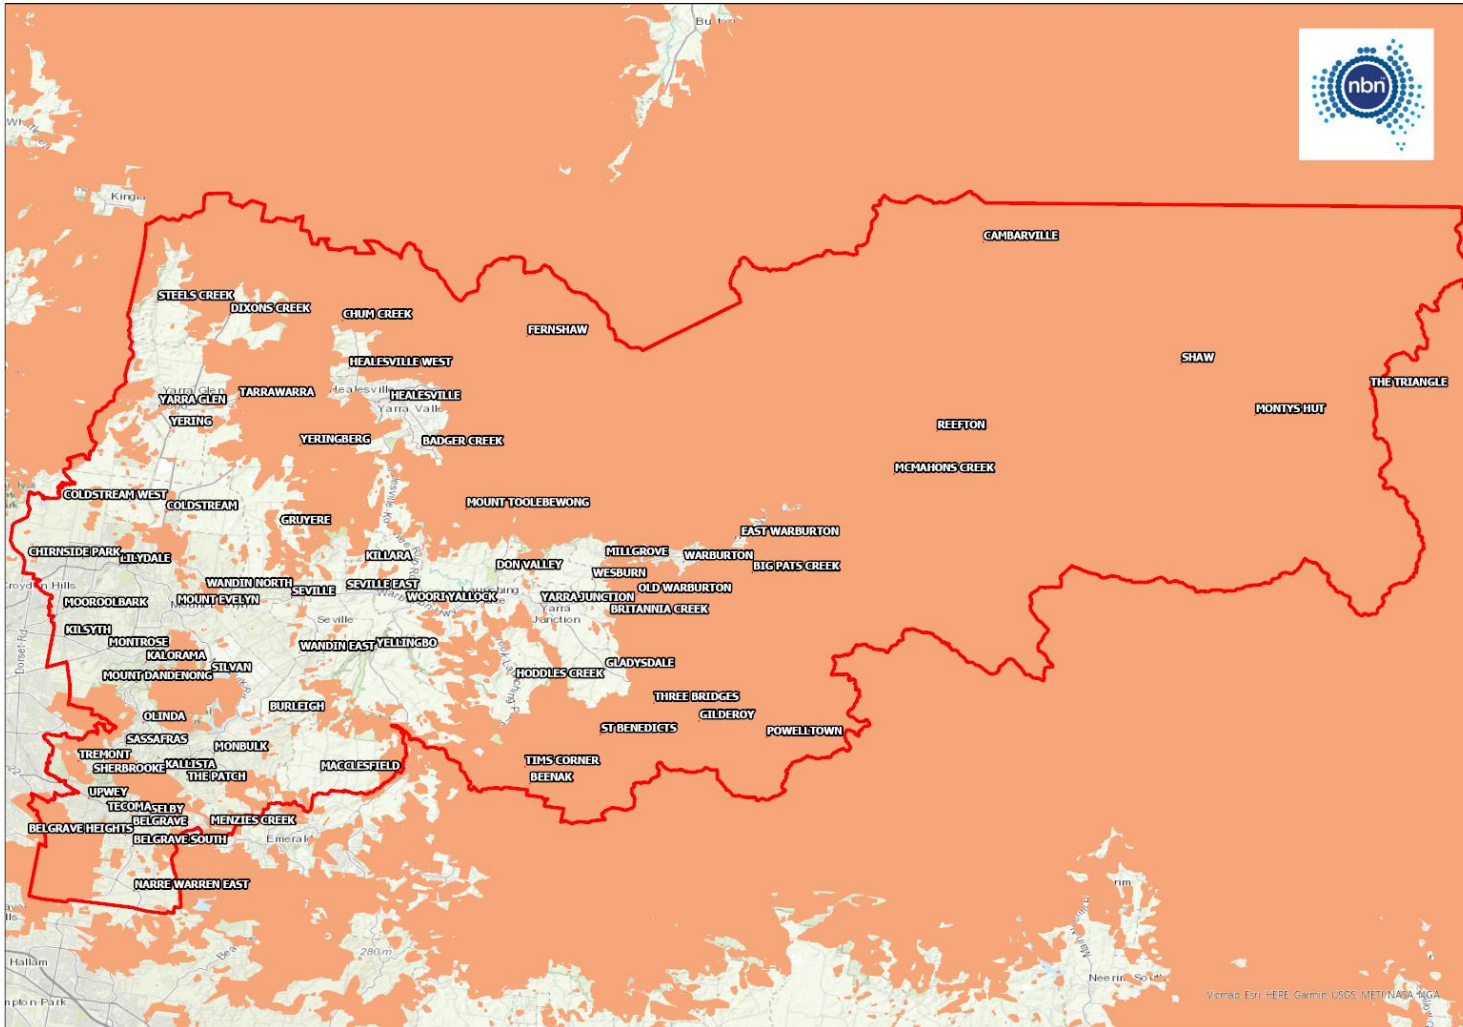

Appendix 17 – Water Tank Coverage

Tank ID	Site Name	Area Name	Feature Location	Network	Type	Quality
P000163/503001.00	Powelltown Recreation Reserve	Powelltown	western end of carpark	Telstra	LTE	Strong
P000371/503001.00	Kalorama Memorial Reserve	Kalorama	behind sports pavillion kalorama rec reserve	Telstra	LTE	No Useable Signal
P000371/503002.00	Kalorama Memorial Reserve	Kalorama	Kalorambehind sports pavillion kalorama rec reservea	Telstra	LTE	No Useable Signal
P000389/503001.00	McNicol Road Reserve	Belgrave	McNicol Road, Belgrave (Birdsland Reserve) behind the toilet block in the main carpark	Vodafone AU	LTE	Good
R12052/503001.00	Old Monbulk Road	Belgrave	Old Monbulk Rd Belgrave. On sharp bend in the road about 50m from 31-33 Old Monbulk Rd	Vodafone AU	LTE	Strong
R13027/503001.00	Belgrave-Hallam Service Road	Belgrave Heights	Cnr of Wellington Rd (large round about intersection) At Dandenong Ranges Pony Club. S100 key needed to open pony club gate.	Vodafone AU	LTE	Good
R14019/503004.00	Mt Morton Road	Belgrave South	At Birdsland Reserve nursery	YES OPTUS	LTE	Good
R16001/503001.00	Ainsworth Avenue	Chum Creek	Inside private property at 147 Ainsworth Ave. 1.5km from Myers Creek Rd	Vodafone AU	LTE	Fair / Usable
R16001/503002.00	Ainsworth Avenue	Chum Creek	Cnr of Rowson rd	Telstra	LTE	Strong
R16002/503001.00	Arlunya Road	Chum Creek	Outside number 9 Arlunya Rd, Chum Creek	YES OPTUS	LTE	Good
R16007/503001.00	Blackwoods Road	Chum Creek	Right the end of Blackwoods Rd, Chum Creek. Blackwoods is a no through road	YES OPTUS	LTE	Fair / Usable
R16012/503001.00	Heath Road	Chum Creek	Heath Road, Chum Creek corner of Long Gully Road	YES OPTUS	LTE	Fair / Usable
R17022/503001.00	Killara Road	Gruyere	Killara Rd, Gruyere. At Gruyere Fire Station	YES OPTUS	LTE	Fair / Usable
R17022/503002.00	Killara Road	Gruyere	Killara Rd, Gruyere At Gruyere reserve, Cahilton Rd	Telstra	LTE	Fair / Usable
R17022/503003.00	Killara Road	Gruyere	Killara Road, Gruyere. Opposite the intersection of Hillcrest Rd	Vodafone AU	LTE	Good