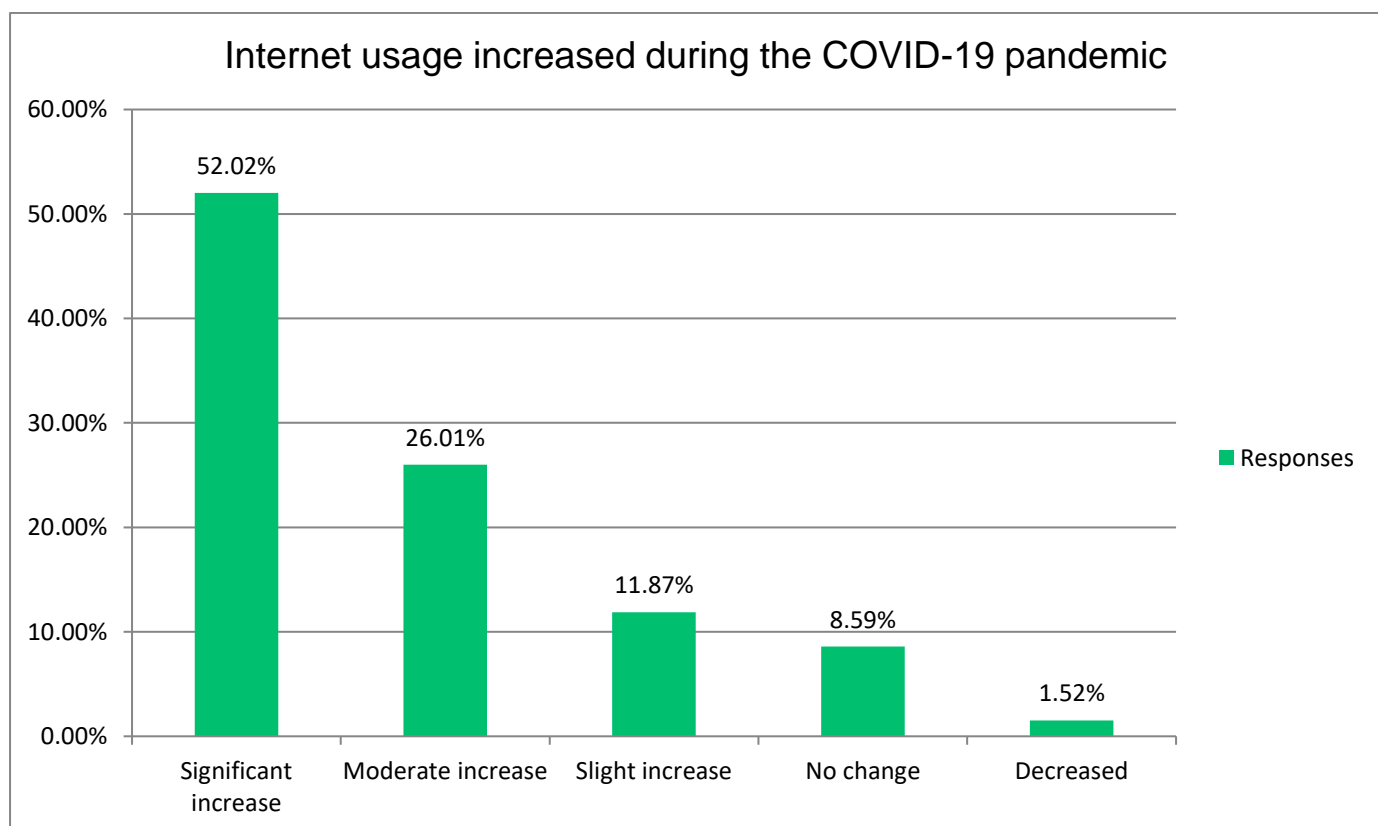

50% of respondents identified that they had a significant increase of internet usage during the COVID-19 pandemic. Only 1.5% of users reported a decrease in internet usage during the pandemic.

Figure 12 – Fixed internet uses