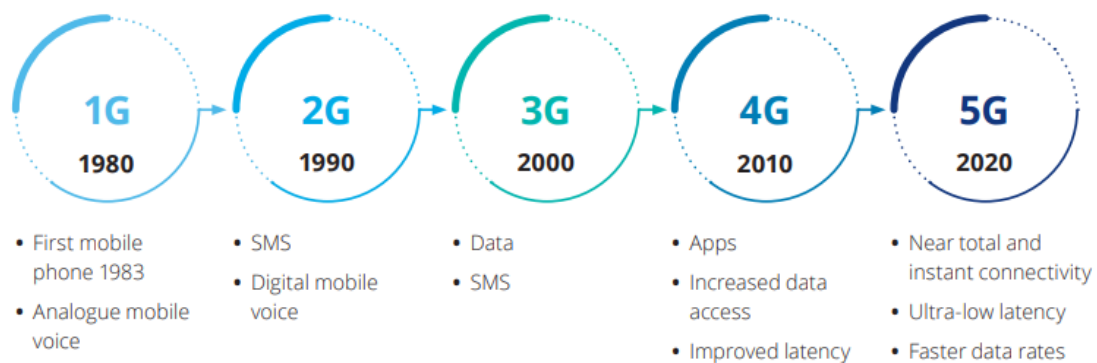

Mobile phone technology and connectivity has rapidly developed in 25 years from sparse coverage aimed at in vehicle transceivers, servicing niche users, to comprehensive access and coverage for all. The demand for data is increasing at an exponential annual rate, which is facilitated by evolution of

⁹ Sourced from telecommunications carrier data and the Department of Communications.

¹⁰ <https://www.communications.gov.au/departmental-news/australians-are-downloading-more-ever>

4G and 5G technologies. The Figure 2 below, - The evolution of mobile networks], shows the rapid increase in mobile network technology.

Figure 2 - The evolution of mobile networks

The importance of ensuring coverage and capacity within cellular networks is paramount as the demand for data doubles each year¹¹. Published statistics on the quantity of mobile towers is limited, however in December 2017 there were a total of 21,472 mobile sites around Australia¹² between three major carriers: Telstra, Optus and Vodafone. NBN and Telstra have the highest number of sites, accounting for over 36% of the total.