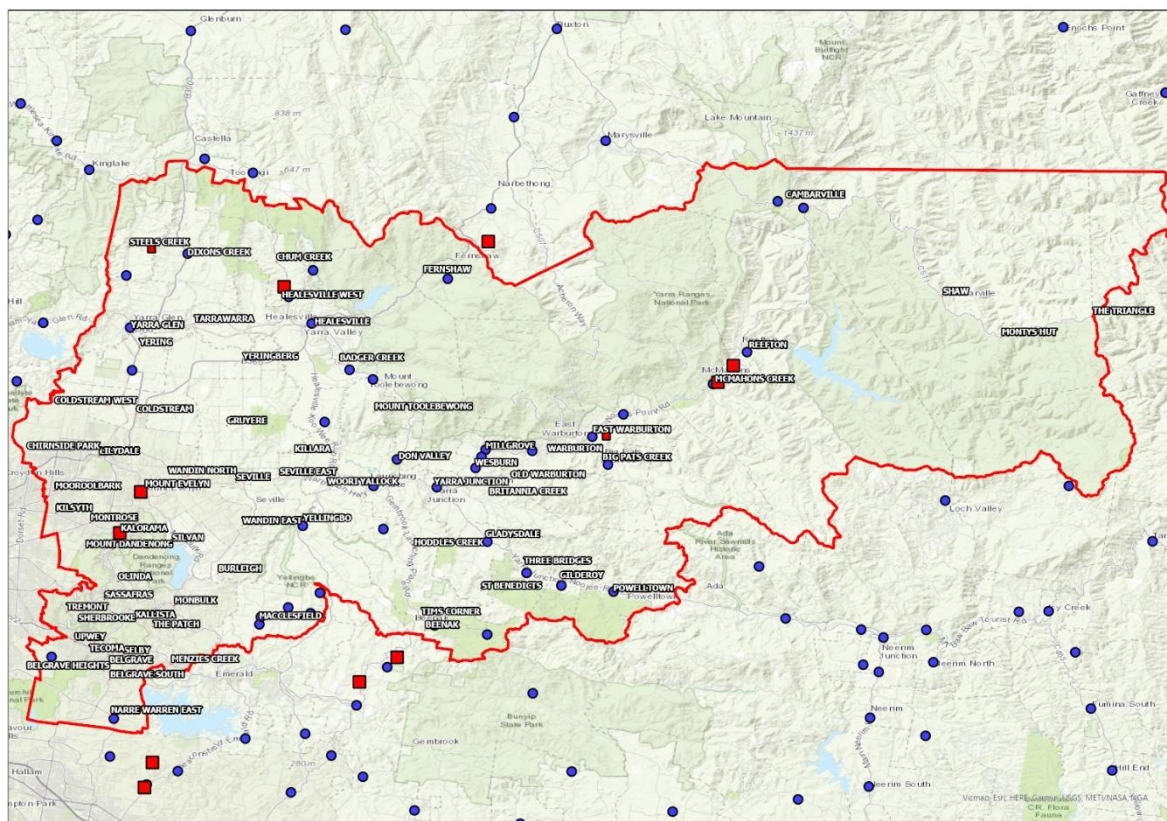

Figure 28 - National Map- Mobile Black Spot Database for Yarra Ranges

Mobile Black Spot Program results for Yarra Ranges

Yarra Ranges has benefited from the first five rounds of the MBSP. A total of 8 sites have been approved and funded (Refer Figure 28 - National Map- Mobile Black Spot Database for Yarra Ranges). The majority have been approved for Telstra with 1 site for Optus and 1 site for Vodafone (Refer Table below).