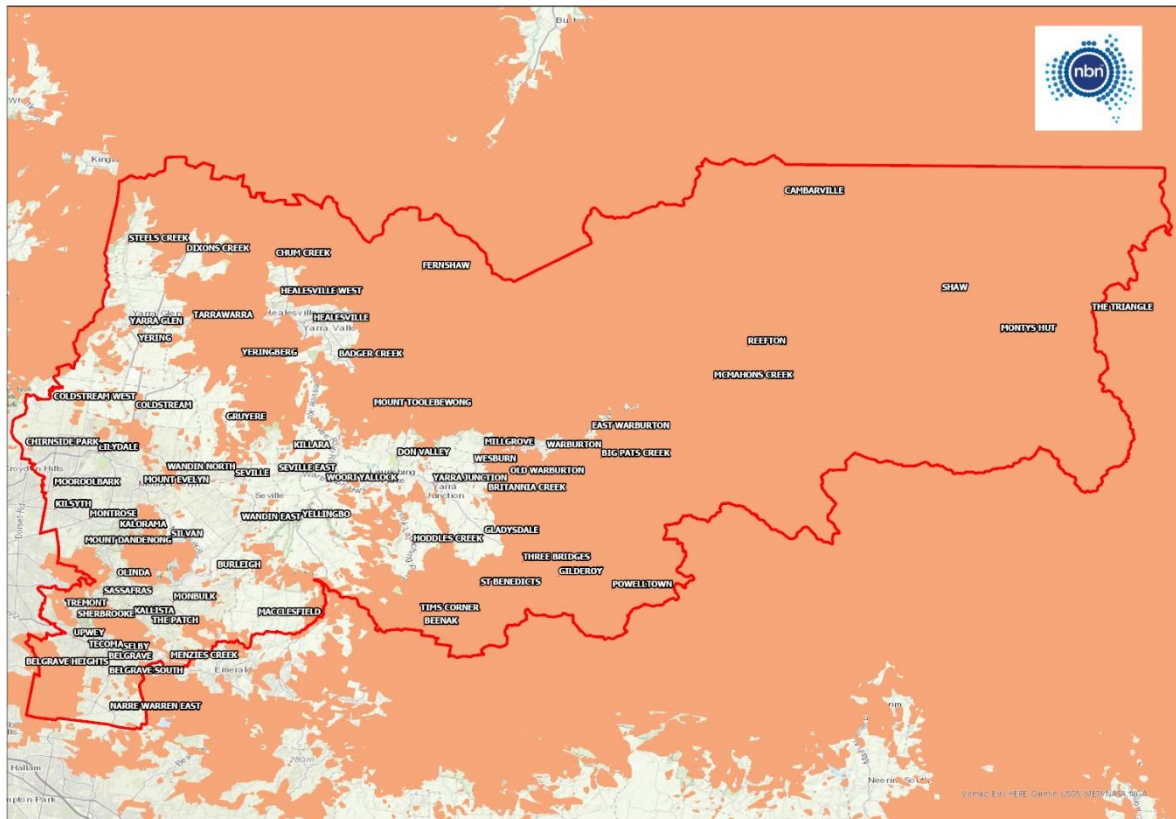

Figure 22 – NBN Fixed Wireless coverage area (red)

Figure 23 – NBN Satellite (SkyMuster) coverage area (light orange)

The table below, Table 5 - NBN technology availability by locality, displays the availability of NBN technologies in the Yarra Ranges by locality (suburb or township). This table highlights the disparity in fibre-cable-based services availability for the remote and isolated communities. Fibre-cable-based technologies are largely available in the urban and hills areas, and wireless (satellite & fixed wireless) are available across the valley and regional townships. Fixed wireless services typically deliver 40% slower download speeds than fixed line services (based on highest speed plans).²²