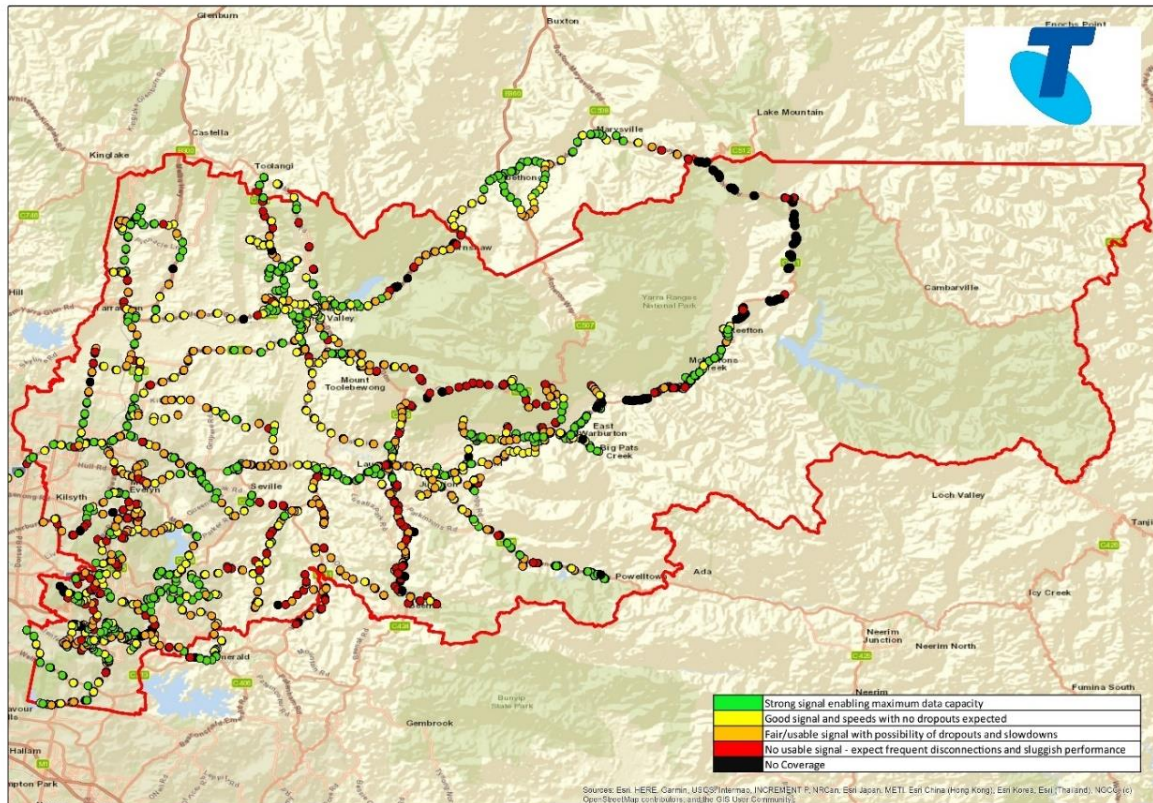

Figure 36 – Telstra 4G network quality