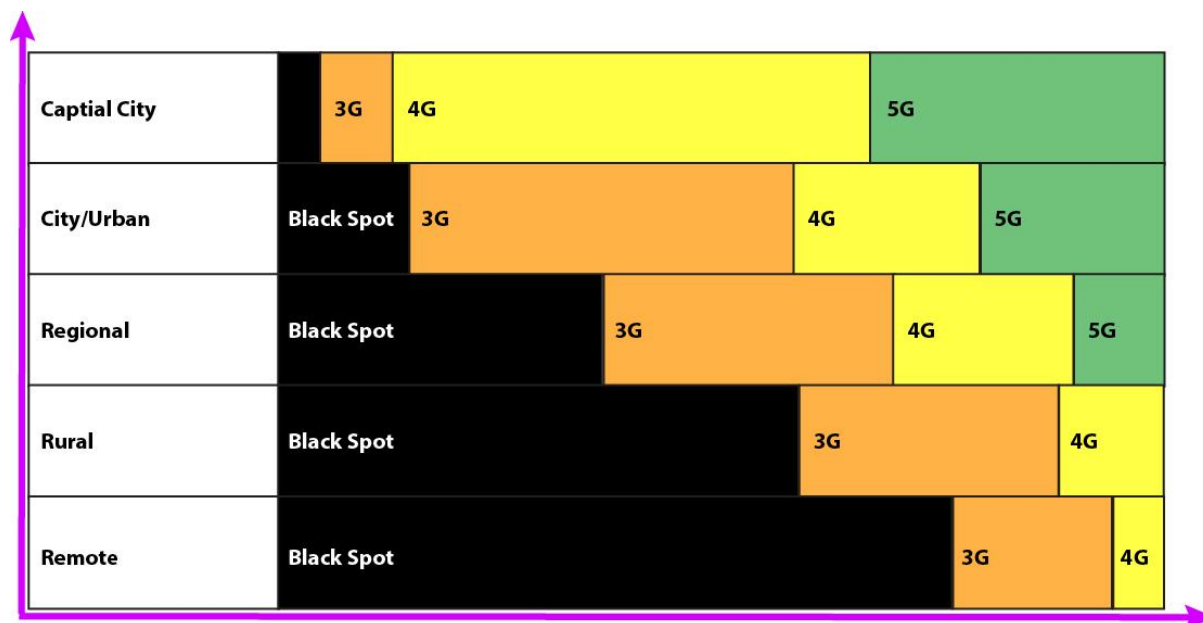

Figure 1 – Digital Divide for Australians⁹

According to the ABS, as of June 2018, there were about 34 million mobile services in Australia, and an estimated 17.9 million smartphones. As users, we are downloading more than ever on mobiles. In the three months ending June 2018¹⁰, 246,765 terabytes were downloaded.

For regions like Yarra Ranges, the opportunity is to find ways to partner with the three privately owned carriers to reduce the extent of Black Spot coverage. There are also opportunities to having existing sites upgraded and coverage expanded with current generation technology. Another avenue to improve coverage is to access current and future rounds of the federal Mobile Black Spot Funding Program.

For local government, managing the municipality in times of disaster or emergency, to providing a positive experience for visitors and delivering greater productivity for businesses, are a requirement for successful regions.

Yarra Ranges has engaged CartGIS to undertake independent mobile coverage testing and prepare a report including qualitative and quantitative supported research evidence. The report is aimed to support Yarra Ranges Council with advocacy when working with state and federal authorities to target initiatives, programs, and grants to enable investment in the municipality, aimed at reducing the mobile black spots and improving network resilience. The holistic aim of supporting these advocacy programs will ensure that best possible safety, welfare, and economic outcomes are met within the municipality.

Mobile phone technology and connectivity has rapidly developed in 25 years from sparse coverage aimed at in vehicle transceivers, servicing niche users, to comprehensive access and coverage for all. The demand for data is increasing at an exponential annual rate, which is facilitated by evolution of

⁹ Sourced from telecommunications carrier data and the Department of Communications.

¹⁰ <https://www.communications.gov.au/departmental-news/australians-are-downloading-more-ever>