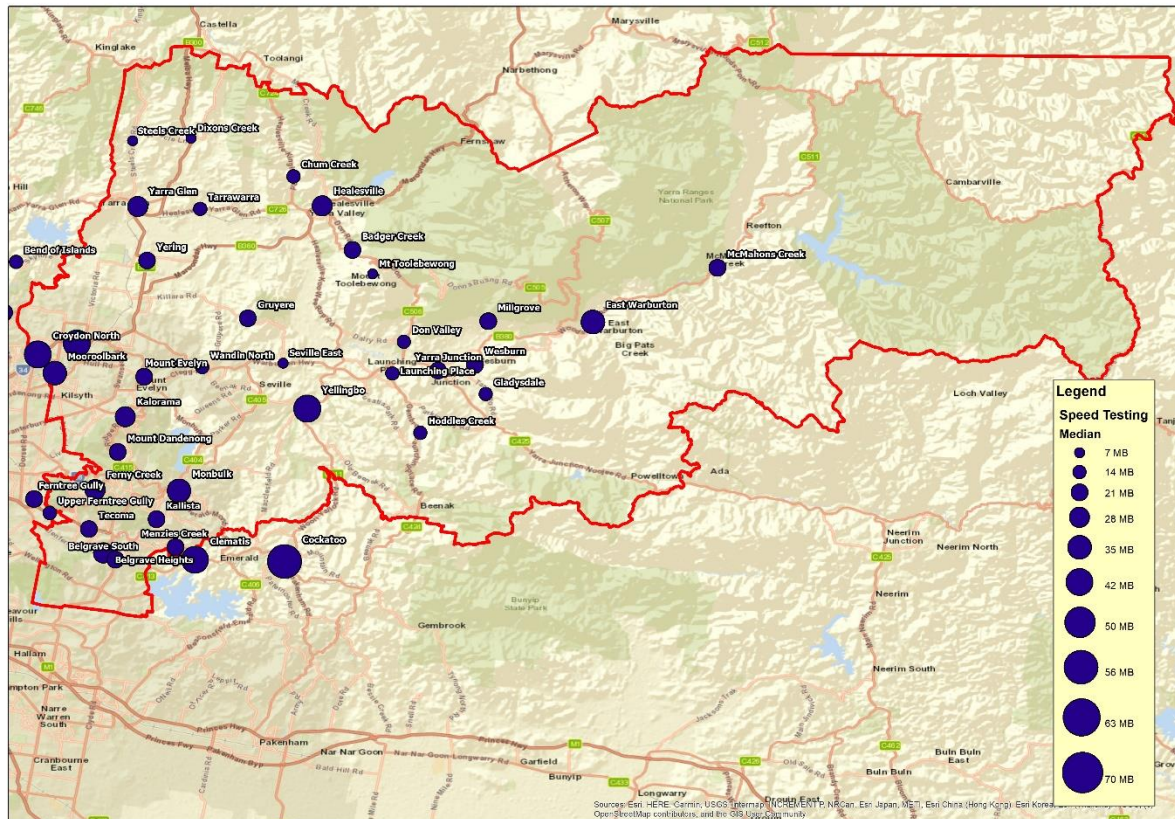

Table 4 - Fixed internet average and median test speeds

Figure 15 – Speed testing map

9. NBN Availability Survey

As part of the provision of fixed internet services in the Yarra Ranges, it is important to understand the availability of NBN services. Based on network architecture, NBN has rolled out a mixed technology model in Yarra Ranges. The NBN technology for the respective localities (suburbs or townships) are listed below.

Of all localities in the Yarra Ranges, FTTN features as the available technology for 30% of localities, followed by SkyMuster satellite (25%), Fixed Wireless (21%), FTTC (20%), and HFC (4%).

These figures highlight that 46% of the Yarra Ranges localities are serviced by wireless technology, either satellite or fixed wireless. This availability is also linked to the most isolated communities in the Yarra Ranges, highlighting their vulnerability. Both satellite and fixed wireless technologies, in the GHz bands, are affected by smoke and certain climatic conditions.²⁰ GHz band technologies are impacted more significantly from bushfire smoke than technologies lower on the spectrum band, such as mobile phone²¹, broadcast TV and radio and land mobile radio.