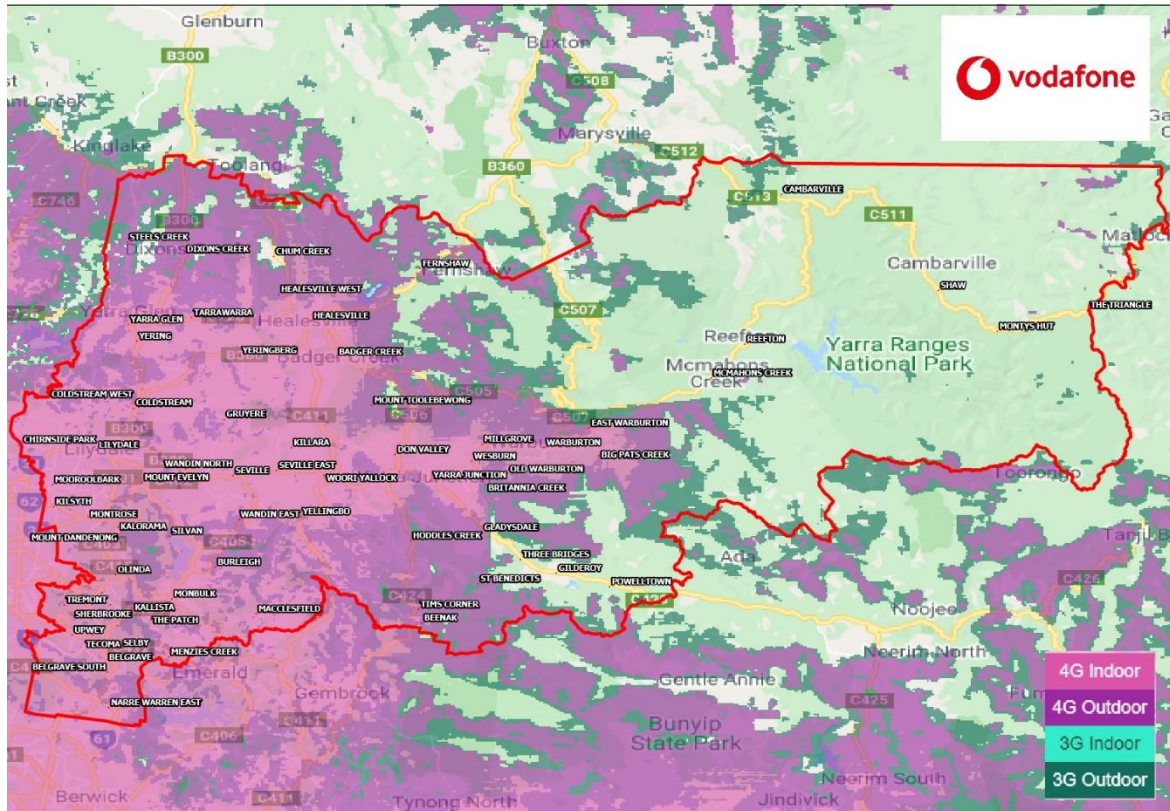

Telstra was the only carrier with notable 5G coverage in the Yarra Ranges. The was mainly limited to the metropolitan fringe of the Yarra Ranges, Healesville, and the Warburton Valley.

Figure 25 – Telstra 5G Coverage Map

Figure 26 – Optus 3G & 4G Coverage Map

Vodafone’s coverage was significantly less than Telstra and Optus. Vodafone’s 4G coverage in the Yarra Ranges, is mainly limited to the western section of the Yarra Ranges. This was supplemented by small patches of 3G coverage. It must be noted that Vodafone’s 3G footprint is shrinking as it begins to decommission the network, to permit spectrum reframing for 5G technology. Vodafone has no 5G coverage.