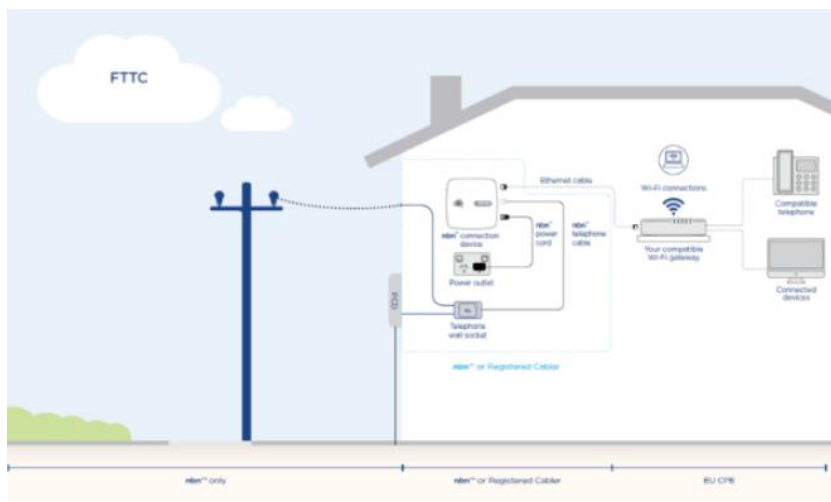

Figure 5 – FTTN

Fibre to the Curb (FTTC)

FTTC is the latest technology available bringing fibre optic cable all the way to the edge of the premises. The connection uses the existing copper lead into the building.

A FTTC connection is used in circumstances where fibre is extended close to your premises, connecting to a small Distribution Point Unit (DPU), generally located inside a pit on the street.

Figure 6 – FTTC

Hybrid Fibre Coaxial (HFC)

HFC is where high speed broadband is delivered over the existing pay TV network so the installation inside the home is the same as the existing cable modem. Using the latest technology, it is possible to deliver both broadband and telephony from the cable modem.

NBN will connect a PCD (Premises Connection Device) on the outside of the premises and then install a HFC cable wall outlet on the inside of the premises where they will connect the Network Termination Device.