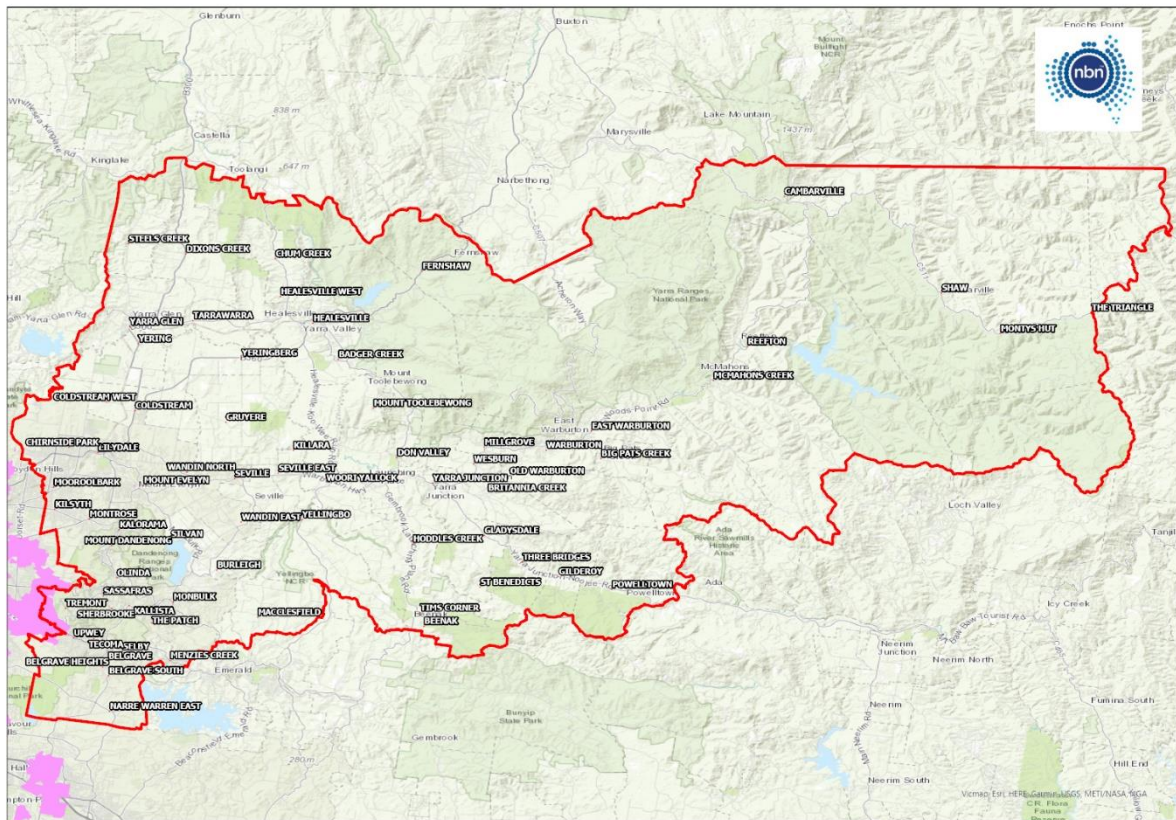

Figure 21 – NBN HFC coverage area (purple)