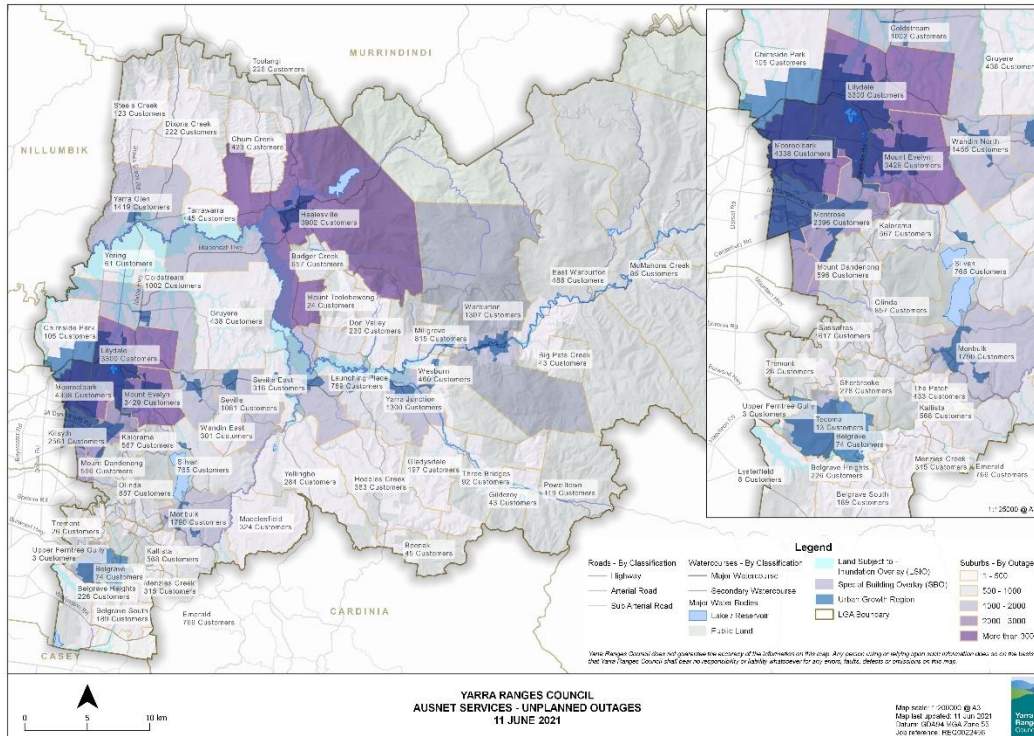

Based on this risk profile it is encouraged that Yarra Ranges Council undertake direct advocacy to ensure critical communications networks are hardened, to ensure power resilience, backhaul links are provided underground or utilise resilient wireless technologies, and the NBN network supports power resilience to vulnerable communities to ensure an “always connected” community.

Figure 48 – Yarra Ranges storm event power outages 11 June