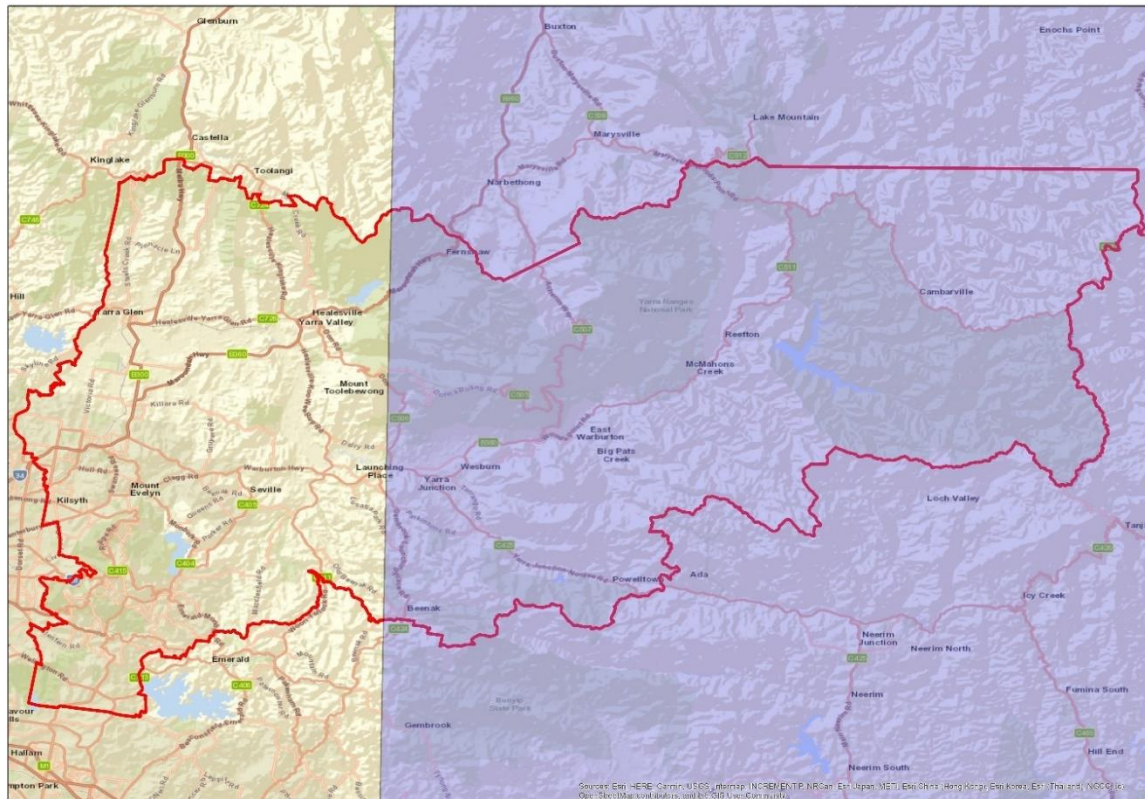

Figure 9 – Starlink’s licenced area for use in Yarra Ranges