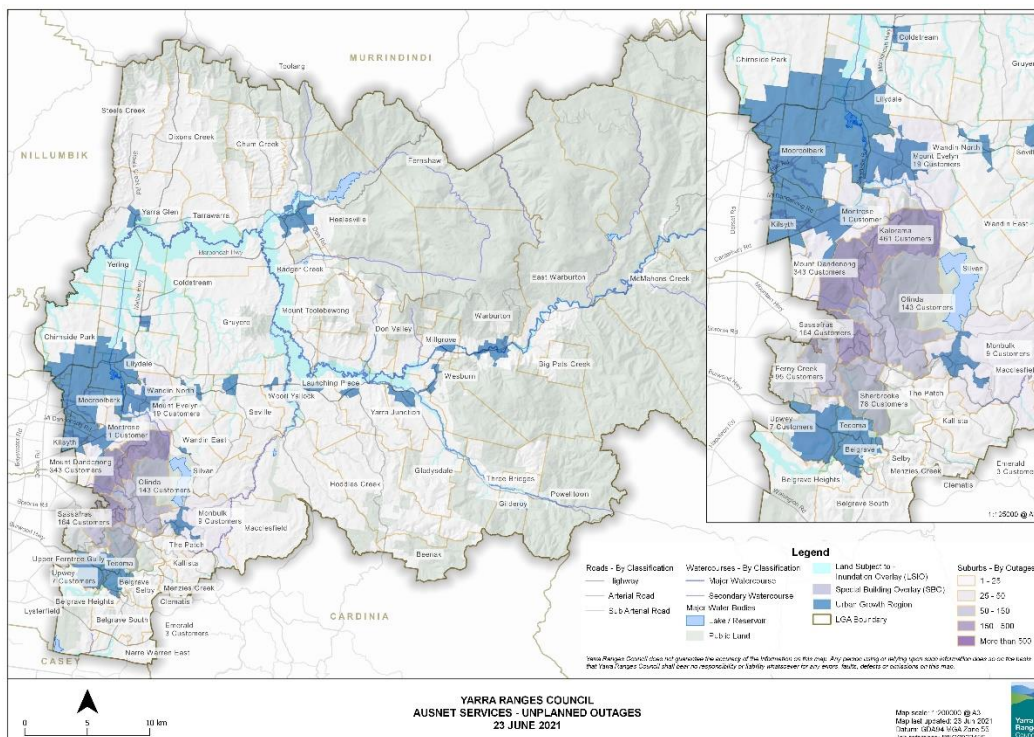

Figure 48 – Yarra Ranges storm event power outages 11 June

Figure 49 – Yarra Ranges storm event power outages 23 June

14.1 NBN Power Risk and Resilience

One of the most significant risks of the NBN fixed broadband network is that any equipment connected via the NBN broadband access network **will not work** during a power outage. The following list details how each form of technology used in the NBN Multi Technology Mix (MTM) is affected by mains power outages.³¹