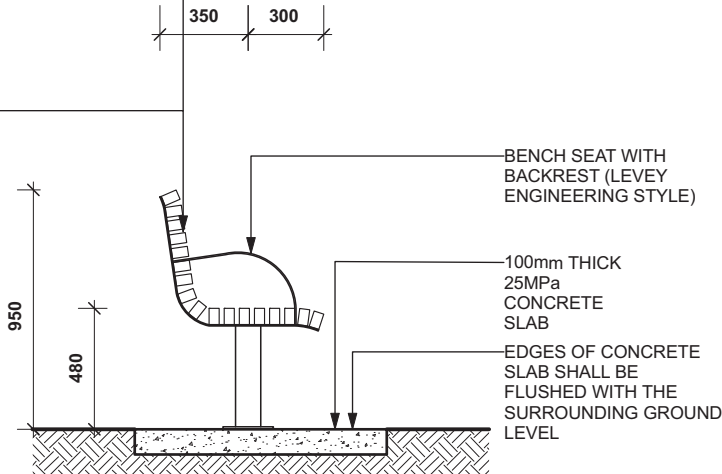

(images are illustrative only and do not override other information provided)

TIMBER USED BE 'SPOTTED GUM'

NOTES

- SEATING INSTALLED TO BE LEVEY ENGINEERING YARRA RANGES STYLE SEAT OR EQUIVALENT
- THIS STANDARD IS TO PROVIDE A MINIMUM SET OUT FOR A PICNIC SETTING IN THE YARRA RANGES COMMUNITY. REFER TO THE SUPPLIER'S SPECIFICATION AND MAKE THE REQUIRED ADJUSTMENTS IN ACCORDANCE TO SUPPLIER'S RECOMMENDATION UNLESS AS SPECIFIED & APPROVED BY THE PARKS & BUSHLAND TEAM.
- WHEN MAINTENACE IS CARRIED OUT FOR THE BENCH SEATING, THE TREATMENT SHALL BE 'INTERGRAIN ULTRADECK TIMBER OIL'
- TIMBER SHALL BE GOOD QUALITY AND GENERALLY FREE FROM SPLIT AND DEFECTS.